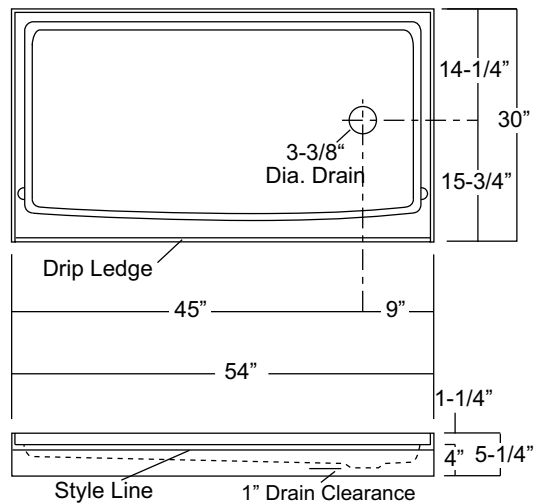

54-INCH END DRAIN SHOWER BASE

Oasis

SB-5430R/L (R or L drain)

Home Innovation
LAB CERTIFIED™

(R shown)

Rough-In Dim.: 54" wide x 30" deep x 5-1/4" high

Finished Dim.: 54" wide x 30" deep x 4" high

Unit Features

- Sanitary Grade Polyester Gelcoat Surface
- 3-3/8" Right or Left Drain
- Integral Tile Flange
- Balsa Wood Core Floor Structure
- Textured Floor Pattern

Special Notes

- Individually Packaged In Cartons

Unit Order Numbers

Gelcoat: SB-5430R
SB-5430L

R (illustrated)

NOTE: Critical enclosure dimensions should be taken directly from the installed shower base with finished wall surround.

Photographic images may include optional components and appear different than actual product.
Dimensions shown are maximum. Due to the nature of the materials involved, actual unit dimensions can vary (tolerances: +/-1/8 inch)
Oasis reserves the right to modify or discontinue product and/or associated equipment without prior written or verbal notification or obligation.