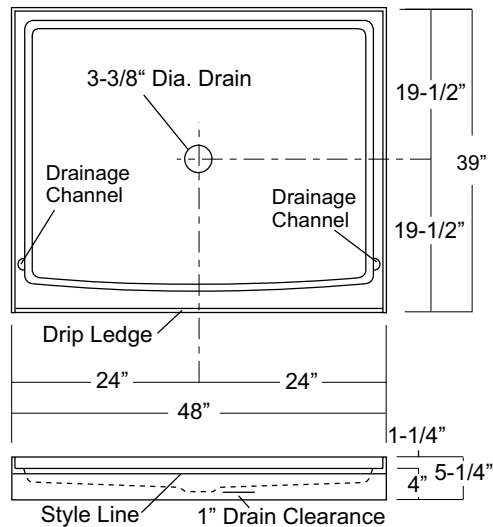

# 48-INCH CENTER DRAIN SHOWER BASE

**Oasis**

SB-4839

**Home Innovation**  
LAB CERTIFIED™

**Rough-In Dim.:** 48" wide x 39" deep x 5-1/4" high

**Finished Dim.:** 48" wide x 39" deep x 4" high

### Unit Features

- Sanitary Grade Polyester Gelcoat Surface
- 3-3/8" Center Drain
- Integral Tile Flange
- Balsa Wood Core Floor Structure
- Textured Floor Pattern

### Unit Order Numbers

Gelcoat: SB-4839

**NOTE:** Critical enclosure dimensions should be taken directly from the installed shower base with finished wall surround.

Photographic images may include optional components and appear different than actual product.  
Dimensions shown are maximum. Due to the nature of the materials involved, actual unit dimensions can vary (tolerances: +/-1/8 inch)  
Oasis reserves the right to modify or discontinue product and/or associated equipment without prior written or verbal notification or obligation.