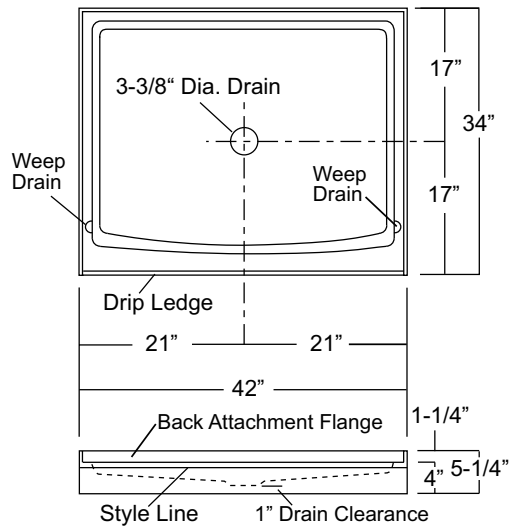

# 42-INCH CENTER DRAIN SHOWER BASE

**Oasis**

SB-4234

**Home Innovation**  
LAB CERTIFIED™

**Rough-In Dim.:** 42" wide x 34" deep x 5-1/4" high

**Finished Dim.:** 42" wide x 34" deep x 4" high

### Unit Features

- Sanitary Grade Polyester Gelcoat Surface
- 3-3/8" Center Drain
- Integral Tile Flange
- Balsa Wood Core Floor Structure
- Textured Floor Pattern

### Unit Order Numbers

Gelcoat: SB-4234

**NOTE:** Critical enclosure dimensions should be taken directly from the installed shower base with finished wall surround.

Photographic images may include optional components and appear different than actual product.  
Dimensions shown are maximum. Due to the nature of the materials involved, actual unit dimensions can vary (tolerances: +/-1/8 inch)  
Oasis reserves the right to modify or discontinue product and/or associated equipment without prior written or verbal notification or obligation.