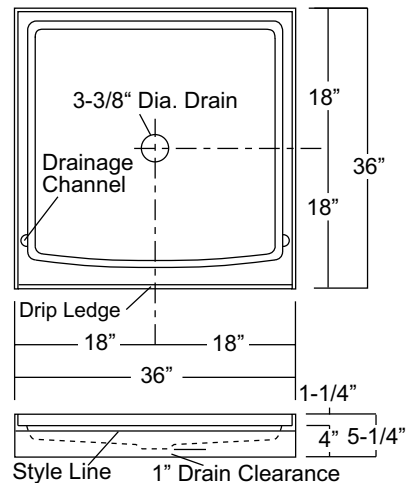

# 36-INCH CENTER DRAIN SHOWER BASE

**Oasis**

SB-3636

**Home Innovation**  
LAB CERTIFIED™

**Rough-In Dim.:** 36" wide x 36" deep x 5-1/4" high

**Finished Dim.:** 36" wide x 36" deep x 4" high

### Unit Features

- Sanitary Grade Polyester Gelcoat Surface
- 3-3/8" Center Drain
- Integral Tile Flange
- Balsa Wood Core Floor Structure
- Textured Floor Pattern

### Unit Order Numbers

Gelcoat: SB-3636

**NOTE:** Critical enclosure dimensions should be taken directly from the installed shower base with finished wall surround.

Photographic images may include optional components and appear different than actual product.  
Dimensions shown are maximum. Due to the nature of the materials involved, actual unit dimensions can vary (tolerances: +/-1/8 inch)  
Oasis reserves the right to modify or discontinue product and/or associated equipment without prior written or verbal notification or obligation.