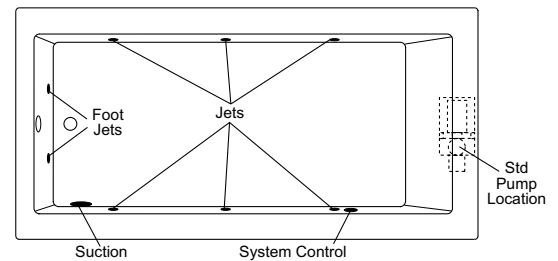

System Trim

Standard VHS & IHS Trim (order code): White trim on White unit (WHT)

Order Code / Description

IHS *InVigor Hydrotherapy System*: All white components including, (8) Slimline adjusta-flo, multi-directional jets, (6 on sides / 2 on drain end), (2) Slimline micro back jets, variable flow control, twin air controls, electronic system control with 20-min timer, and 13.0 amp pump.

VHS: *Villa Hydrotherapy System*: All white components including, (8) Slimline micro jets, pneumatic system control, and 7.50 amp pump.

Order Code / Description

Options: **CHR**: Chrome Jet Trim Ring Upgrade (IHS only)
ILH: In-Line Heater (factory installed)
MP/B: Alternate Pump Location (site installed)

InVigor Hydrotherapy System

Villa Hydrotherapy System

MBA/MB-7236 ABF

Sump Bottom Dimen: 55-7/8" long x 25-11/16" widex 18" deep (middle)

Sump Capacity: 95 gal. (unoccupied - to overflow)

Whirlpool Operating: 48 gal.