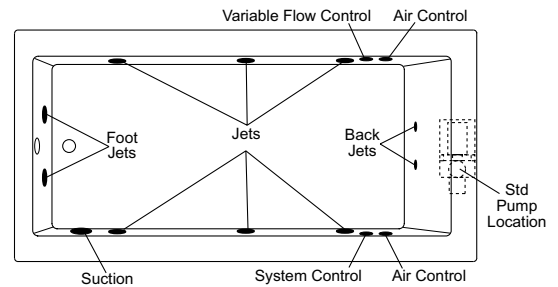

System Trim

Standard VHS & IHS Trim (order code): White trim on White unit (WHT)

Order Code / Description

IHS *InVigor Hydrotherapy System*: All white components including, (8) Slimline adjusta-flo, multi-directional jets, (6 on sides / 2 on drain end), (2) Slimline micro back jets, variable flow control, twin air controls, electronic system control with 20-min timer, and 13.0 amp pump.

VHS: *Villa Hydrotherapy System*: All white components including, (8) Slimline micro jets, pneumatic system control, and 7.50 amp pump.

Order Code / Description

Options: **CHR**: Chrome Jet Trim Ring Upgrade (IHS only)
ILH: In-Line Heater (factory installed)
MP/B: Alternate Pump Location (site installed)

InVigor Hydrotherapy System

Villa Hydrotherapy System

MBA/MB-7236 ABF

Sump Bottom Dimen: 55-7/8" long x 25-11/16" widex 18" deep (middle)

Sump Capacity: 95 gal. (unoccupied - to overflow)

Whirlpool Operating: 48 gal.