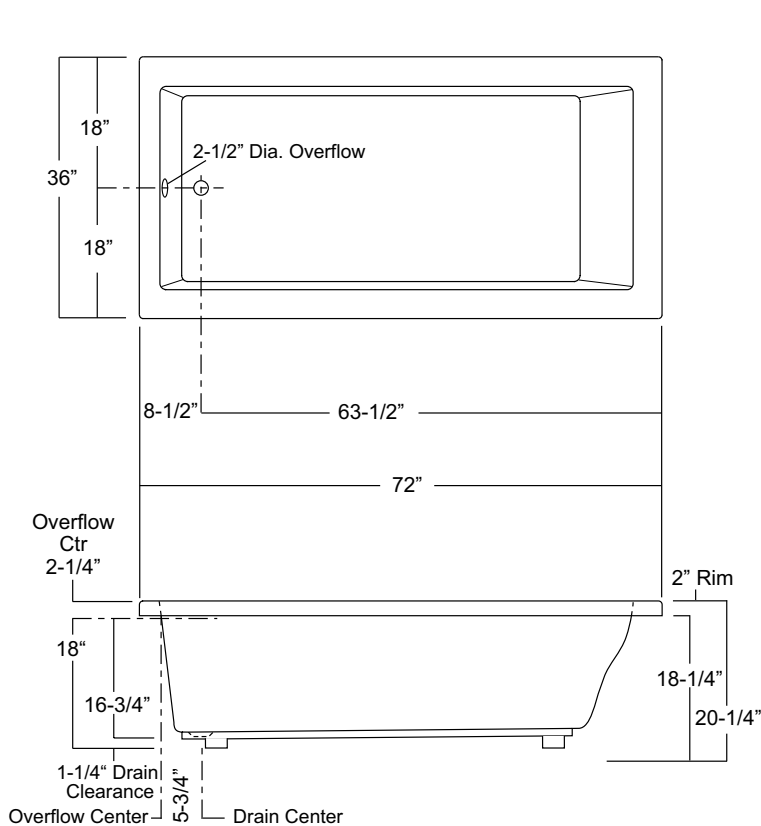

Order Code / Description

IHS *InVigor Hydrotherapy System*: All white components including, (8) Slimline adjusta-flo, multi-directional jets, (6 on sides / 2 on drain end), (2) Slimline micro back jets, variable flow control, twin air controls, electronic system control with 20-min timer, and 13.0 amp pump.

VHS: *Villa Hydrotherapy System*: All white components including, (8) Slimline micro jets, pneumatic system control, and 7.50 amp pump.

Order Code / Description

Options: **CHR**: Chrome Jet Trim Ring Upgrade (IHS only)
ILH: In-Line Heater (factory installed)
MP/B: Alternate Pump Location (site installed)