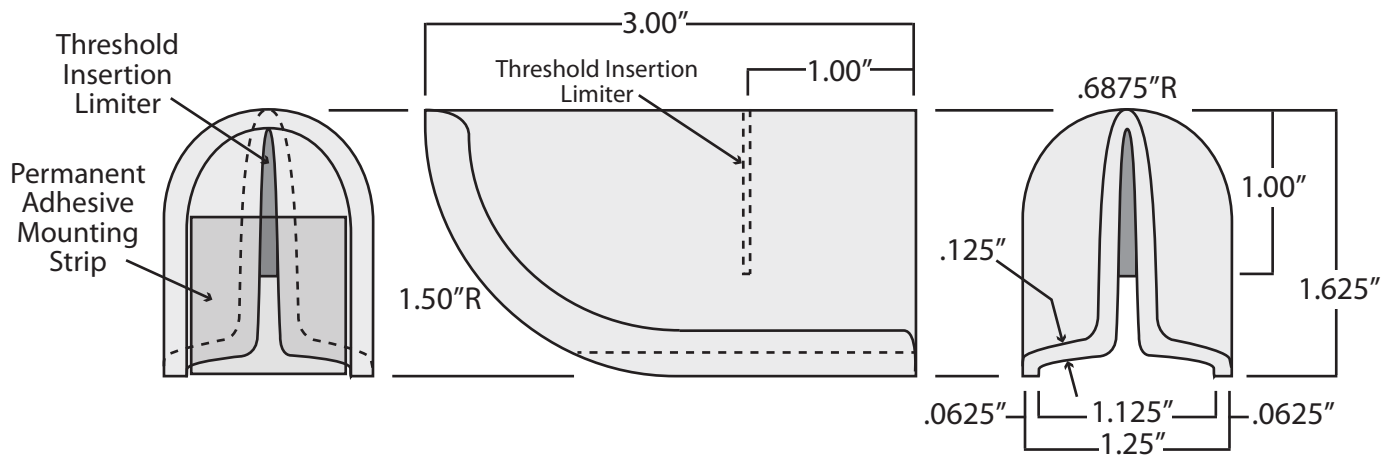

End Cap

Threshold

Oasis Unit Threshold - Cutaway View

Oasis

Oasis Lifestyle, LLC
1400 Pidco Drive
Plymouth, Indiana 47563

Dwg. Title: Flexible threshold

Description: Field installed, flexible, roll-over threshold - color: gray