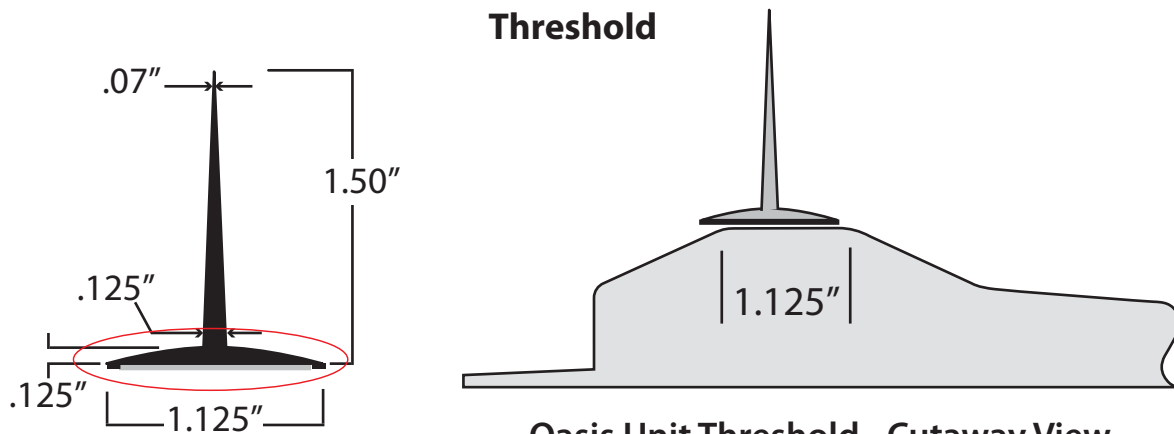

End Cap

Threshold

Oasis Unit Threshold - Cutaway View

Oasis

Oasis Lifestyle, LLC
1400 Pidco Drive
Plymouth, Indiana 47563

Dwg. Title: Flexible threshold

Description: Field installed, flexible, roll-over threshold - color: gray