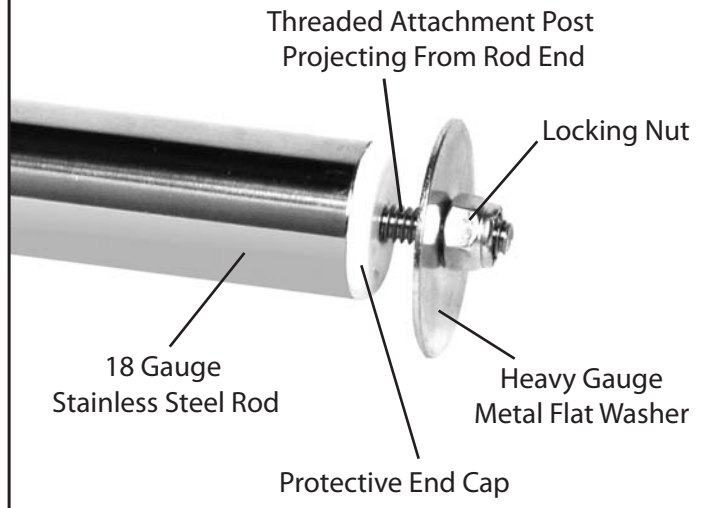

Shower Curtain Rod End With Internal Threads

Shower Curtain Rod End With Threaded Post

Oasis Lifestyle, LLC
1400 Pidco Drive
Plymouth, Indiana 47563

Dwg. Title: Concealed Attachment Curtain Rod

Description: Concealed attachment mounting detail for shower curtain rod using threaded post extension and recessed threaded insert.