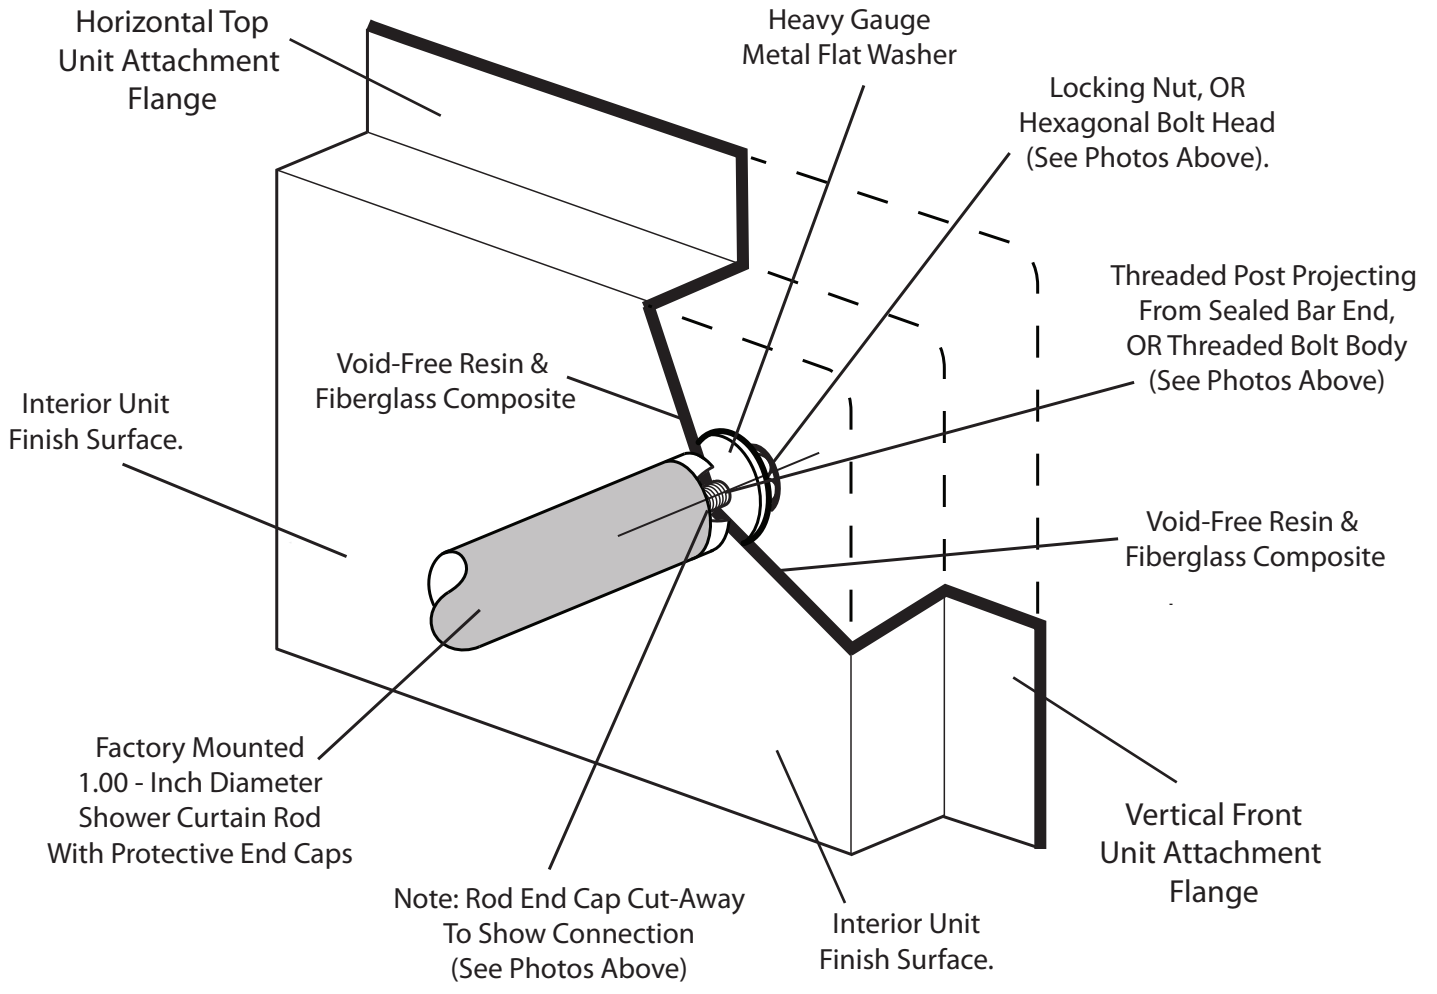

Shower Curtain Rod End With Internal Threads

Shower Curtain Rod End With Threaded Post

Oasis Lifestyle, LLC
1400 Pidco Drive
Plymouth, Indiana 47563

Dwg. Title: Concealed Attachment Curtain Rod

Description: Concealed attachment mounting detail for shower curtain rod using threaded post extension and recessed threaded insert.