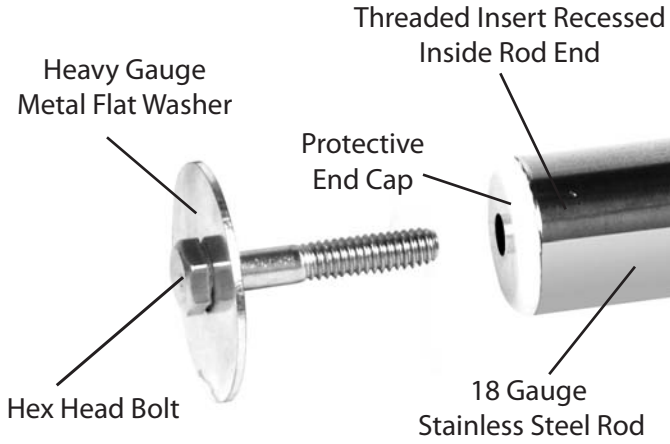

Shower Curtain Rod End With Internal Threads

Shower Curtain Rod End With Threaded Post

Oasis Lifestyle, LLC
1400 Pidco Drive
Plymouth, Indiana 47563

Dwg. Title: Concealed Attachment Curtain Rod

Description: Concealed attachment mounting detail for shower curtain rod using threaded post extension and recessed threaded insert.