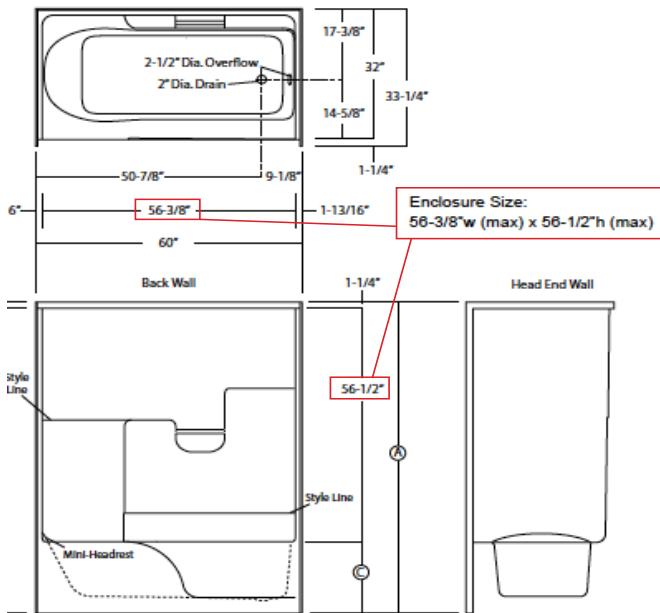

Oasis Oasis Lifestyle, LLC - Tub/Shower & Shower Enclosure Sizes

Series	Tub/Showers	Max Dim. (W x H)
Legacy	TS-R-65	57.125" x 56.5"
Legacy	TFSW-6030	57.125" x 56.5"
Legacy	TFSW-6032	56.75" x 58"
VURSA	TS-6032	56.375" x 56.5"
Styllis	TS-6034	56.25" x 59.75"
Styllis	TS-6036	56.25" x 59.75"
Styllis	TS-6042	56.25" x 59.75"
Styllis	TS-7236	68" x 59.75"
VURSAkd	TS3P-6030	56.75" x 60.25"
VURSAkd	TS3P-6032	56.75" x 60.25"
VURSAkd	TS4P-6030	56.75" x 60.25"
VURSAkd	TS4P-6032	56.75" x 60.25"
Acryllus	TSA-6033	56.75" x 59.5"
Acryllus	TSA-DM-6033	56.75" x 63"

Series	Showers	Max Dim. (W x H)
Legacy	SH-3232	28.625" x 68"
Legacy	SH-3636	32.75" x 68"
Legacy	SH-4234	38.5" x 68"
Legacy	SH-4240	38-1/2" x 68"
Legacy	SH-4834	44.6875" x 70.25"
Legacy	SH-4834RS/LS	44.6875" x 70.25"
Legacy	SH-4834DS	44.6875" x 70.25"
VURSA	SH-4836	44.75" x 71.5"
VURSA	SH-4836RS/LS	44.75" x 71.5"
Legacy	SH-4840	44.75" x 70.25"
Legacy	SH-6034	56.625" x 70.375"
Legacy	SH-6034DS	56.625" x 70.375"
VURSA	SH-6036RS/LS	56.625" x 71.25"
Legacy	SH-6040	56.5" x 70.125"
Legacy	SH-NA-3838 (ref A)	17" x 24.375" x 17" x 75.25
Legacy	SH-C-36 (ref B)	33" x 33" x 75"

Tub/Shower & Shower Specification Page Detail

VURSAkd	SH3P-3232	28.625" x 71"
VURSAkd	SH3P-3636	32.625" x 70.75"
VURSAkd	SH3P-4832	44.5" x 71.25"
VURSAkd	SH3P-4834	44.5" x 71.5"
VURSAkd	SH3P-6030	56.75" x 71.5"
VURSAkd	SH3P-6032	56.75" x 71.5"
VURSAkd	SH4P-6030	56.75" x 71"
VURSAkd	SH4P-6032	56.75" x 71"
Acryllus	SHA-4833	44.75" x 70.75"
Acryllus	SHA-DM-4833	44.75" x 74.625"
Acryllus	SHA-6033	56.75" x 70.75"
Acryllus	SHA-DM-6033	56.75" x 74.625"

Threshold Centerline Dimensions

Ref. A

Ref. B