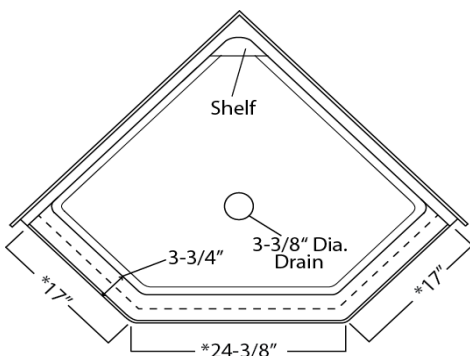

Oasis Oasis Lifestyle, LLC - Tub/Shower & Shower Enclosure Sizes

Series	Tub/Showers	Max Dim. (W x H)
Legacy	TS-R-65	57.125" x 56.5"
Legacy	TFSW-6030	57.125" x 56.5"
Legacy	TFSW-6032	56.75" x 58"
VURSA	TS-6032	56.375" x 56.5"
Styllis	TS-6034	56.25" x 59.75"
Styllis	TS-6036	56.25" x 59.75"
Styllis	TS-6042	56.25" x 59.75"
Styllis	TS-7236	68" x 59.75"
VURSAkd	TS3P-6030	56.75" x 60.25"
VURSAkd	TS3P-6032	56.75" x 60.25"
VURSAkd	TS4P-6030	56.75" x 60.25"
VURSAkd	TS4P-6032	56.75" x 60.25"
Acryllus	TSA-6033	56.75" x 59.5"
Acryllus	TSA-DM-6033	56.75" x 63"

Series	Showers	Max Dim. (W x H)
Legacy	SH-3232	28.625" x 68"
Legacy	SH-3636	32.75" x 68"
Legacy	SH-4234	38.5" x 68"
Legacy	SH-4240	38-1/2" x 68"
Legacy	SH-4834	44.6875" x 70.25"
Legacy	SH-4834RS/LS	44.6875" x 70.25"
Legacy	SH-4834DS	44.6875" x 70.25"
VURSA	SH-4836	44.75" x 71.5"
VURSA	SH-4836RS/LS	44.75" x 71.5"
Legacy	SH-4840	44.75" x 70.25"
Legacy	SH-6034	56.625" x 70.375"
Legacy	SH-6034DS	56.625" x 70.375"
VURSA	SH-6036RS/LS	56.625" x 71.25"
Legacy	SH-6040	56.5" x 70.125"
Legacy	SH-NA-3838 (ref A)	17" x 24.375" x 17" x 75.25
Legacy	SH-C-36 (ref B)	33" x 33" x 75"

Tub/Shower & Shower Specification Page Detail

VURSAkd	SH3P-3232	28.625" x 71"
VURSAkd	SH3P-3636	32.625" x 70.75"
VURSAkd	SH3P-4832	44.5" x 71.25"
VURSAkd	SH3P-4834	44.5" x 71.5"
VURSAkd	SH3P-6030	56.75" x 71.5"
VURSAkd	SH3P-6032	56.75" x 71.5"
VURSAkd	SH4P-6030	56.75" x 71"
VURSAkd	SH4P-6032	56.75" x 71"
Acryllus	SHA-4833	44.75" x 70.75"
Acryllus	SHA-DM-4833	44.75" x 74.625"
Acryllus	SHA-6033	56.75" x 70.75"
Acryllus	SHA-DM-6033	56.75" x 74.625"

Threshold Centerline Dimensions

Ref. A

Ref. B