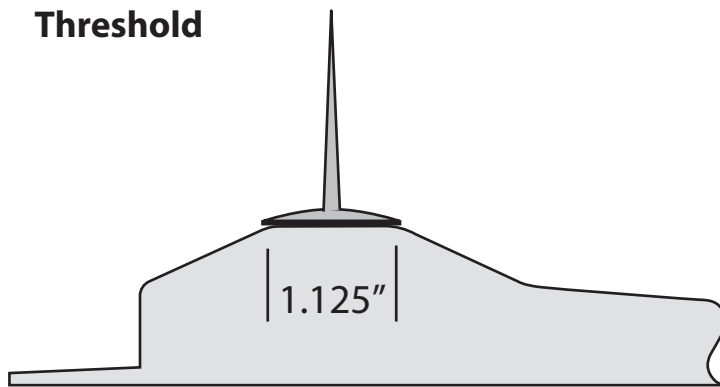

End Cap

Threshold

Oasis Unit Threshold - Cutaway View

 Oasis Lifestyle, LLC 1400 Pidco Drive Plymouth, Indiana 47563	Dwg. Title: Flexible threshold	Dwg. No: OTI-375	Dwg. Version: v 01.1
	Description: Field installed, flexible, roll-over threshold - color: gray	Dwg. Date: 3/12/20	Revision Date: 3/24/20
		Dwg By: Chang	Revised By:
		Implemented:	Sheet: 1 of 1