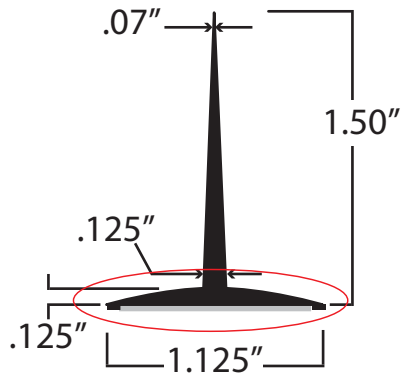

End Cap

Threshold

Oasis Unit Threshold - Cutaway View

 Oasis Lifestyle, LLC 1400 Pidco Drive Plymouth, Indiana 47563	Dwg. Title: Flexible threshold	Dwg. No: OTI-375	Dwg. Version: v 01.1
	Description: Field installed, flexible, roll-over threshold - color: gray	Dwg. Date: 3/12/20	Revision Date: 3/24/20
		Dwg By: Chang	Revised By:
		Implemented:	Sheet: 1 of 1