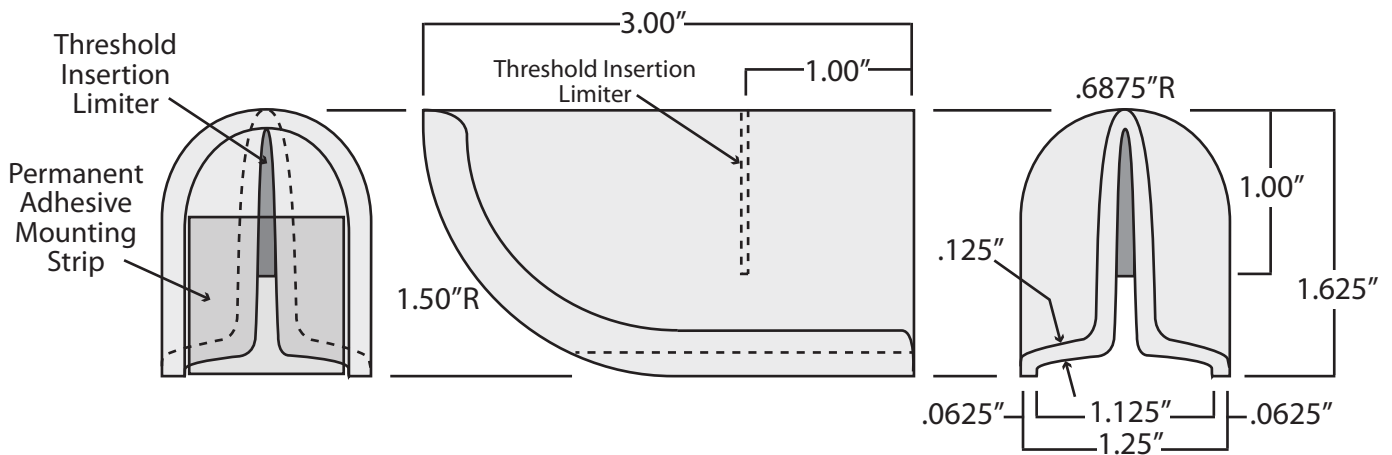

End Cap

Threshold

Oasis Unit Threshold - Cutaway View

 Oasis Lifestyle, LLC 1400 Pidco Drive Plymouth, Indiana 47563	Dwg. Title: Flexible threshold	Dwg. No: OTI-375	Dwg. Version: v 01.1
	Description: Field installed, flexible, roll-over threshold - color: gray	Dwg. Date: 3/12/20	Revision Date: 3/24/20
		Dwg By: Chang	Revised By:
		Implemented:	Sheet: 1 of 1