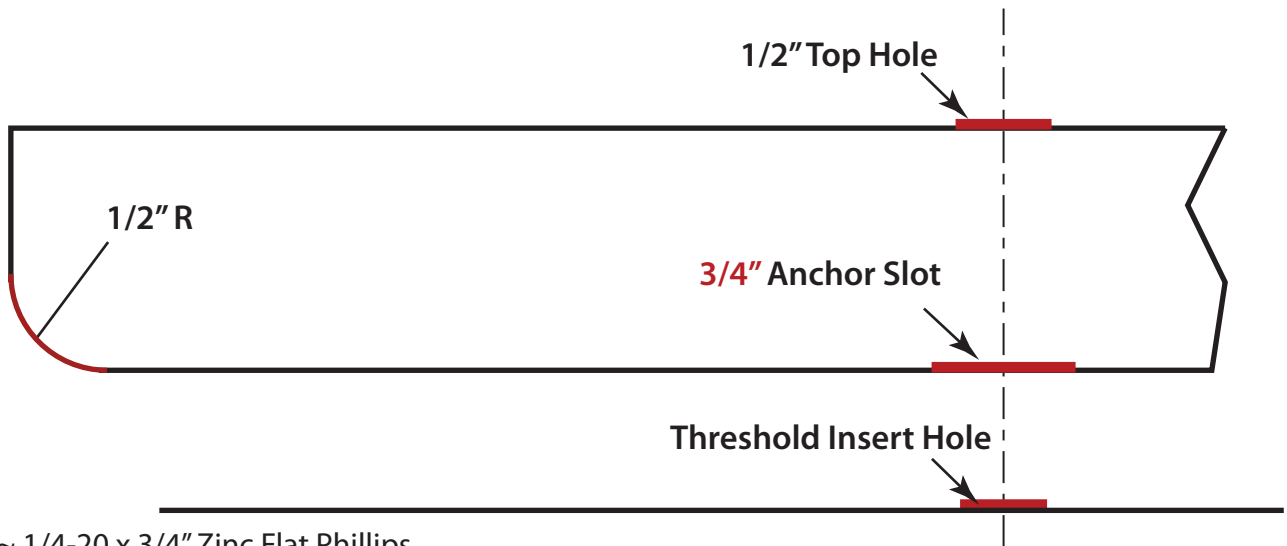

57-11/16"

Hole Positions

5"

16"

15-11/16"

16"

5"

1-1/4"

Top

1-1/4"

Bottom

~ 1/4-20 x 3/4" Zinc Flat Phillips

~ E-Z Lok 400-4, Threaded Insert, Internal 1/4-20

**Oasis**

Oasis Lifestyle, LLC  
1400 Pidco Drive  
Plymouth, Indiana 47563

Dwg. Title: 1.25" Removable Threshold (frame)

Description: Detachable 1.25" aluminum threshold and acrylic cap for curbed threshold.  
(NOTE: Design is model specific)

Dwg. No: OTI-350.00

Dwg. Date: 9/5/19

Dwg By: Chang

Implemented: 0/0/19

Dwg. Version: v 01.0