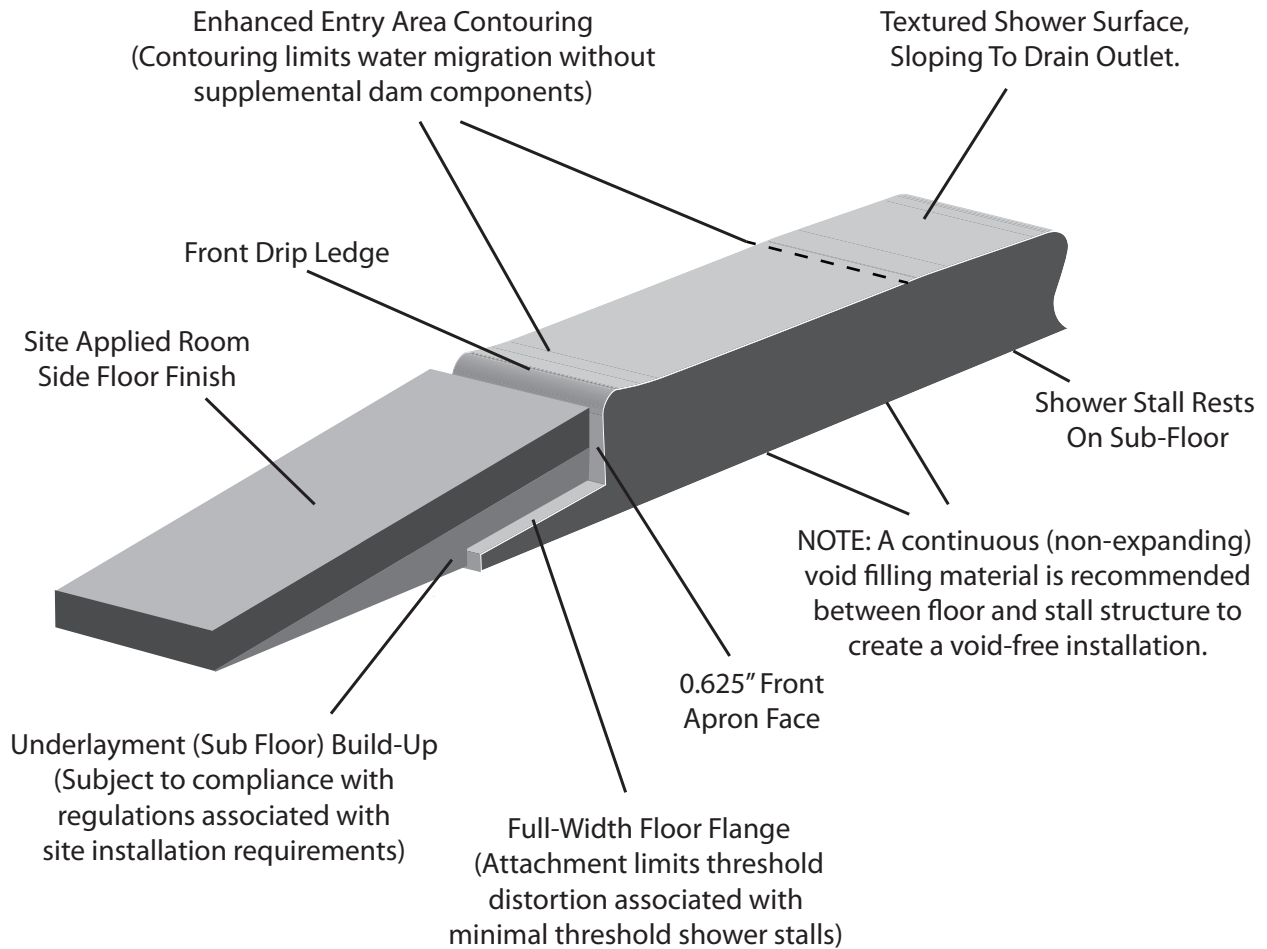

0.75" (3/4-inch) Threshold Profile

Oasis

Oasis Lifestyle, LLC
1400 Pidco Drive
Plymouth, Indiana 47563

Dwg. Title: 3/4-inch Contoured Threshold

Description: 0.75" (3/4") threshold incorporating drip ledge, enhanced surface countouring and floor flange in a minimal dam (threshold) design.