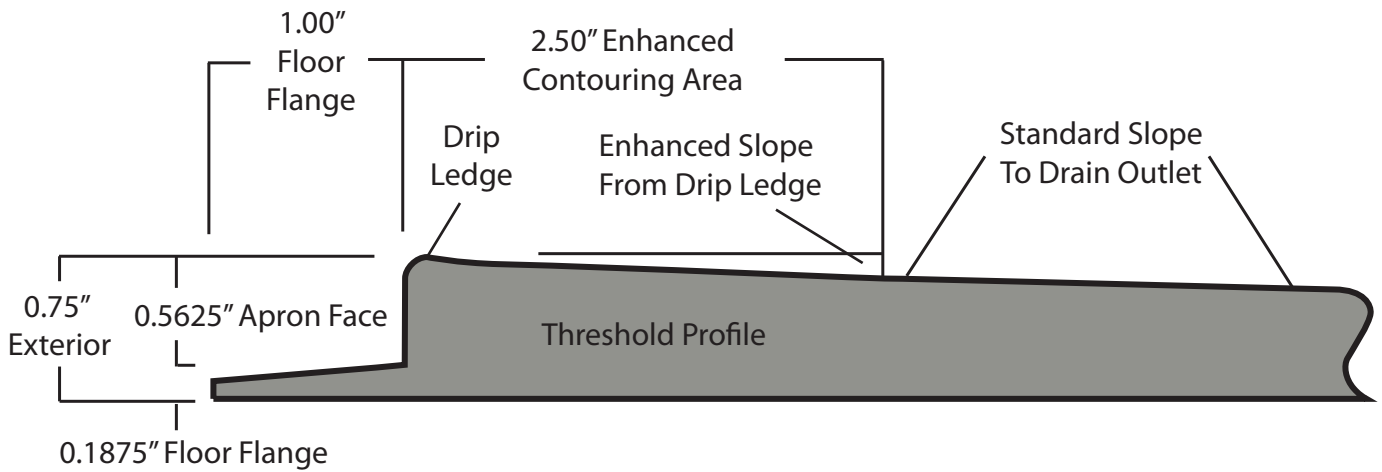

0.75" (3/4-inch) Threshold Profile

Oasis

Oasis Lifestyle, LLC
1400 Pidco Drive
Plymouth, Indiana 47563

Dwg. Title: 3/4-inch Contoured Threshold

Description: 0.75" (3/4") threshold incorporating drip ledge, enhanced surface countouring and floor flange in a minimal dam (threshold) design.