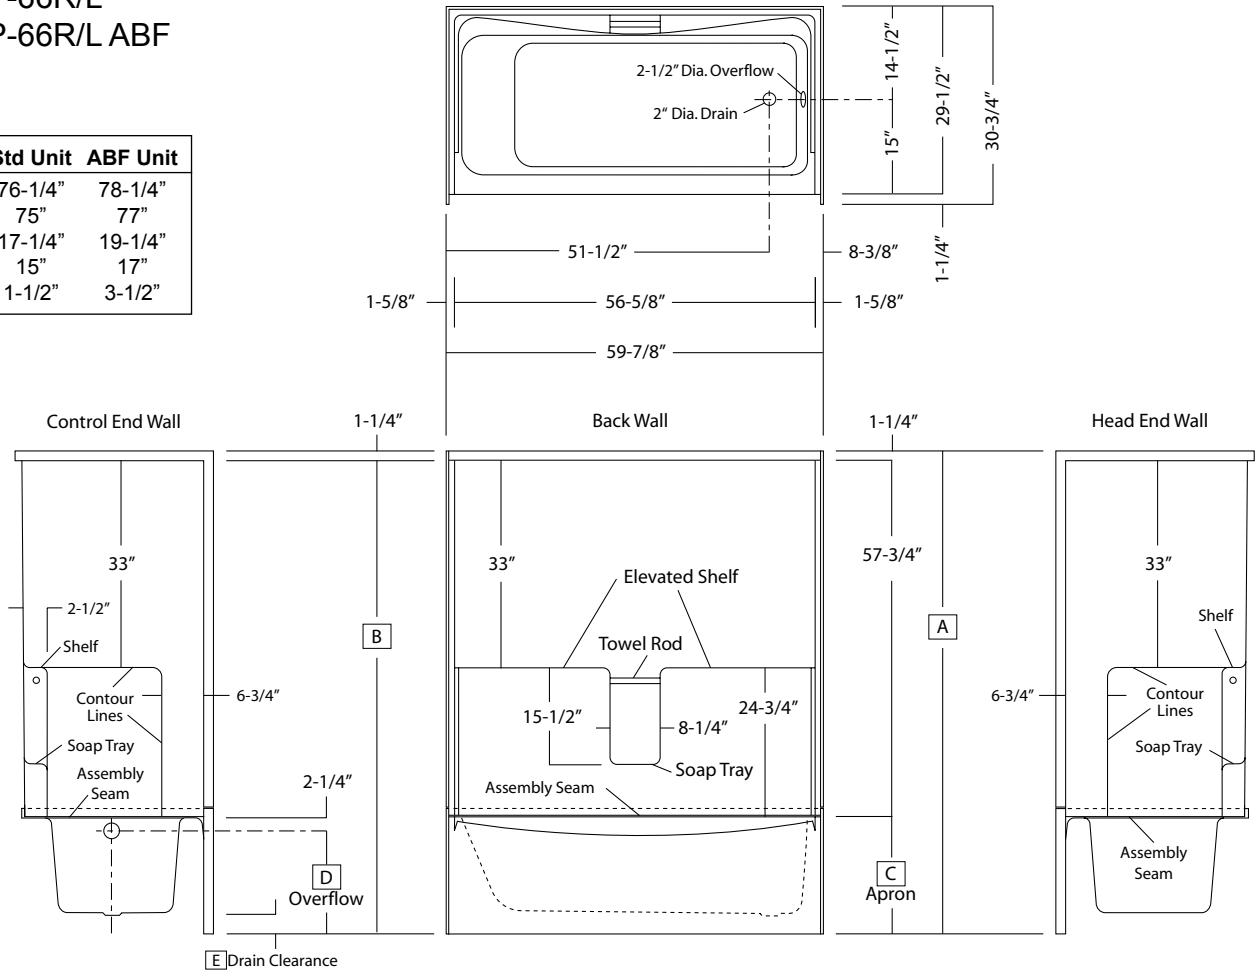

TUB / SHOWER

Oasis

MULTI-PIECE MODEL

TS-P-66 (2-piece)

TS-P-66 ABF (2-piece / Above Floor Rough)

Rough-In Dimensions	TS-P-66	59-7/8" wide x 30-3/4" deep x 76-1/4" high
	TS-P-66 ABF	59-7/8" wide x 30-3/4" deep x 78-1/4" high

Finished Dimensions	TS-P-66	59-7/8" wide x 29-1/2" deep x 75" high
	TS-P-66 ABF	59-7/8" wide x 29-1/2" deep x 77" high

Unit Features

- Two - Piece Fiberglass Composite Construction
 - Sanitary Grade Polyester Gelcoat Surface
 - 2" Dia. Drain / RH or LH (see reverse side for location)
 - 2-1/2" Dia. Overflow (see reverse side for location)
 - Elevated Back Wall Shelf
 - Lower Level Soap Tray with Acrylic Rod
 - Textured Floor Pattern
 - Balsa Wood Core Floor Structure
-

Special Notes

- ABF Model Provides Additional Drain Clearance for Piping
 - Unit Temporarily Assembled for Shipping
-

TS-P-66R/L
TS-P-66R/L ABF

	Std Unit	ABF Unit
A	76-1/4"	78-1/4"
B	75"	77"
C	17-1/4"	19-1/4"
D	15"	17"
E	1-1/2"	3-1/2"

Tub/Shower Module

Order No.: TS-P-66R (RH drain)
TS-P-66R ABF (RH drain, Above Floor Rough)
TS-P-66L (LH drain)
TS-P-66L ABF (LH drain, Above Floor Rough)

59-7/8" x 29-1/2", two-piece gelcoated fiberglass tub/shower with 17-1/4" apron (ABF ver.: 19-1/4" apron with additional drain clearance for above floor plumbing), wall surround, acrylic towel rod, and end drain as indicated.