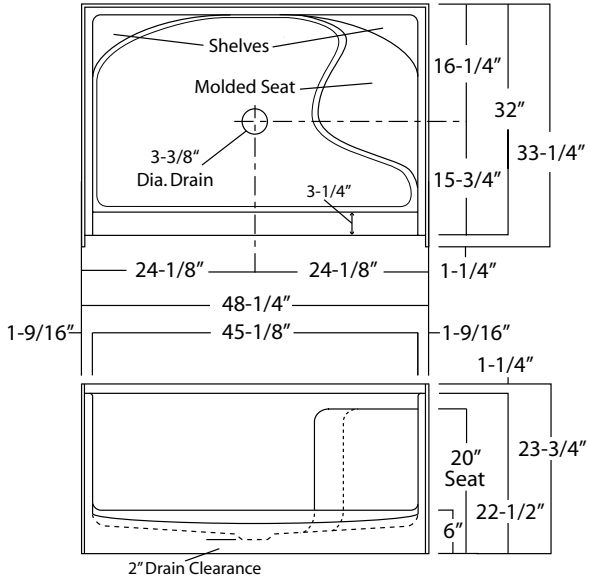

PERIMETER-WALL SHOWER BASES

MODELS

SP-MB-4R/L (Right or Left Seat, Center Drain)
 SP-MB-6R (Right Seat, Left Drain)
 SP-MB-6L (Left Seat, Right Drain)

Rough-In Dimensions	SP-MB-4R/L	48-1/4" wide x 33-1/4" deep x 23-3/4" high
	SP-MB-6R/L	60" wide x 33-1/4" deep x 25-1/2" high

Finished Dimensions	SP-MB-4R/L	48-1/4" wide x 32" deep x 22-1/2" high
	SP-MB-6R/L	60" wide x 32" deep x 24-1/4" high

Unit Features

- One-Piece Gelcoat Surface
- 3-3/8" Center or End Drain (see reverse side for location)
- Molded Seat (specific models)
- Integral Tile Flange
- Balsa Wood Core Floor Structure
- Textured Floor Pattern

Special Notes

- Individually Packaged In Cartons

Unit / System Order Number

Gelcoat: SP-MB-4 R or L Seat
 SP-MB-6R (Right Seat, Left Drain)
 SP-MB-6L (Left Seat, Right Drain)

SP-MB-4R (illustrated)

SP-MB-6L (illustrated)

Photographic images may include optional components and appear different than actual product.
 Dimensions shown are maximum. Due to the nature of the materials involved, actual unit dimensions can vary (tolerances: +0 / -3/8 inch).
 Oasis reserves the right to modify or discontinue product and/or associated equipment without prior written or verbal notification or obligation.