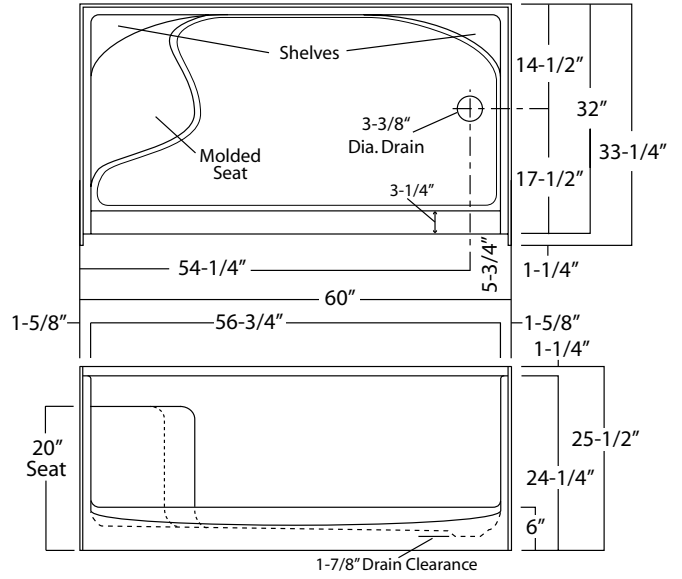

PERIMETER-WALL SHOWER BASES

MODELS

SP-MB-4R/L (Right or Left Seat, Center Drain)
 SP-MB-6R (Right Seat, Left Drain)
 SP-MB-6L (Left Seat, Right Drain)

Rough-In Dimensions	SP-MB-4R/L	48-1/4" wide x 33-1/4" deep x 23-3/4" high
	SP-MB-6R/L	60" wide x 33-1/4" deep x 25-1/2" high

Finished Dimensions	SP-MB-4R/L	48-1/4" wide x 32" deep x 22-1/2" high
	SP-MB-6R/L	60" wide x 32" deep x 24-1/4" high

Unit Features

- One-Piece Gelcoat Surface
- 3-3/8" Center or End Drain (see reverse side for location)
- Molded Seat (specific models)
- Integral Tile Flange
- Balsa Wood Core Floor Structure
- Textured Floor Pattern

Special Notes

- Individually Packaged In Cartons

Unit / System Order Number

Gelcoat: SP-MB-4 R or L Seat
 SP-MB-6R (Right Seat, Left Drain)
 SP-MB-6L (Left Seat, Right Drain)

SP-MB-4R (illustrated)

SP-MB-6L (illustrated)

Photographic images may include optional components and appear different than actual product.
 Dimensions shown are maximum. Due to the nature of the materials involved, actual unit dimensions can vary (tolerances: +0 / -3/8 inch).
 Oasis reserves the right to modify or discontinue product and/or associated equipment without prior written or verbal notification or obligation.