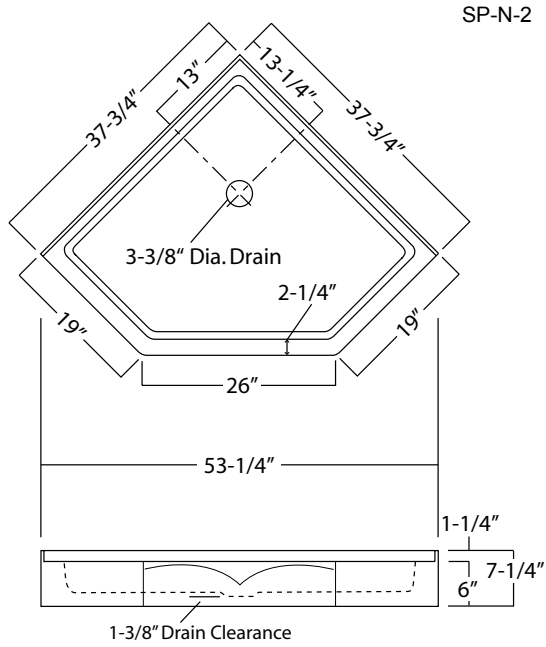

NEO-ANGLE SHOWER BASES

Oasis

MODELS

SP-N-2
SP-N-4

Rough-In Dimensions	SP-N-2	37-3/4" deep x 37-3/4" deep x 7-1/4" high
	SP-N-4	48-1/8" deep x 48-1/8" deep x 6-1/2" high

Finished Dimensions	SP-N-2	37-3/4" deep x 37-3/4" deep x 6" high
	SP-N-4	48-1/8" deep x 48-1/8" deep x 5-1/4" high

Unit Features

- One-Piece Gelcoat Surface
- 3-3/8" Center Drain (see reverse side for location)
- Integral Tile Flange
- Balsa Wood Core Floor Structure
- Textured Floor Pattern

Special Notes

- Individually Packaged In Cartons

Unit / System Order Number

Gelcoat: SP-N-2
SP-N-4

NOTE: Critical enclosure dimensions should be taken directly from the installed shower base with finished wall surround.