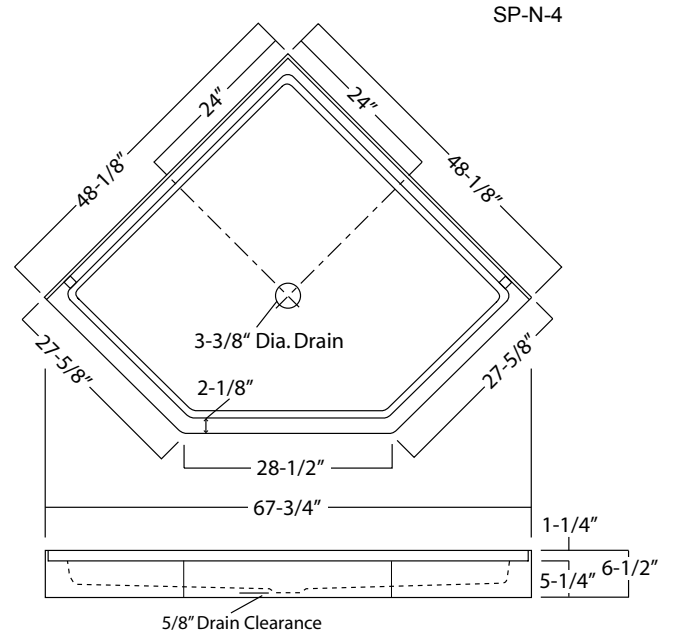

NEO-ANGLE SHOWER BASES

Oasis

MODELS

SP-N-2
SP-N-4

Rough-In Dimensions	SP-N-2	37-3/4" deep x 37-3/4" deep x 7-1/4" high
	SP-N-4	48-1/8" deep x 48-1/8" deep x 6-1/2" high

Finished Dimensions	SP-N-2	37-3/4" deep x 37-3/4" deep x 6" high
	SP-N-4	48-1/8" deep x 48-1/8" deep x 5-1/4" high

Unit Features

- One-Piece Gelcoat Surface
- 3-3/8" Center Drain (see reverse side for location)
- Integral Tile Flange
- Balsa Wood Core Floor Structure
- Textured Floor Pattern

Special Notes

- Individually Packaged In Cartons

Unit / System Order Number

Gelcoat: SP-N-2
SP-N-4

NOTE: Critical enclosure dimensions should be taken directly from the installed shower base with finished wall surround.