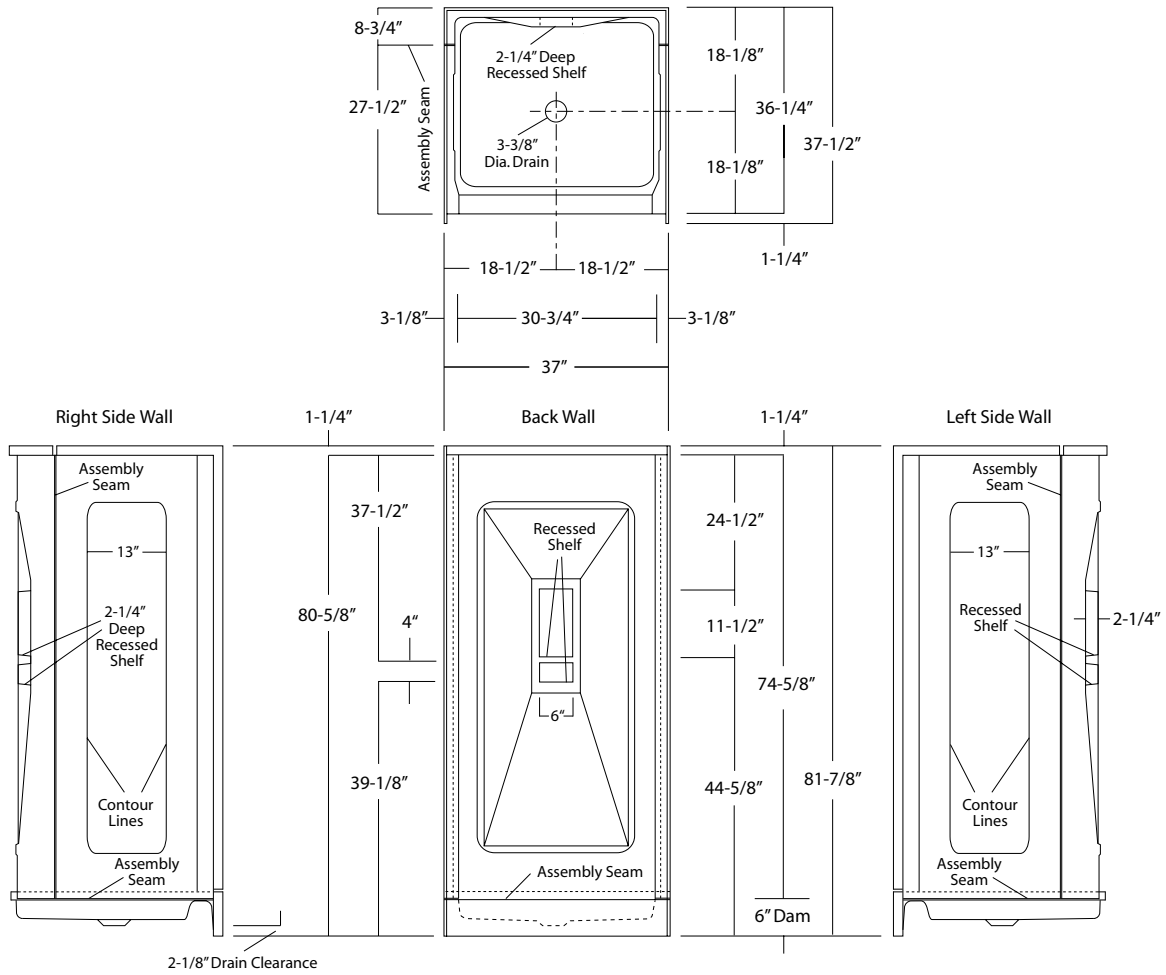

#### Rough-In Dimensions

37" wide x 37-1/2" deep x 81-7/8" high

---

#### Finished Dimensions

37" wide x 36-1/4" deep x 80-5/8" high

---

#### Unit Features

- Four - Piece Fiberglass Composite Construction
- Sanitary Grade Polyester Gelcoat Surface
- 3-3/8" Dia. Center Drain (see reverse side for location)
- Molded Soap Ledge and Accessory Nook
- Acrylic Towel Rod
- Textured Floor Pattern
- Balsa Wood Core Floor Structure

#### Special Notes

- Unit Temporarily Assembled for Shipping
-

SH-P-36

**Shower Module**

Order No.: SH-P-36

37" x 36-1/4", four-piece gelcoated fiberglass shower stall with 6" dam, wall surround, and center drain.