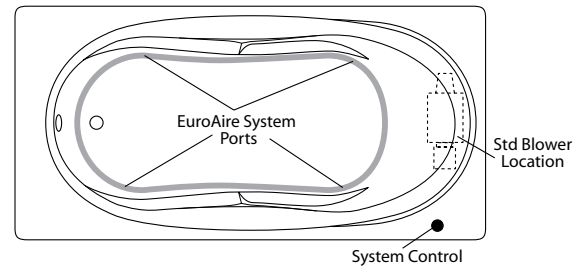

### Order Number / Description

AR3: *EuroAire System* (3\*) includes: (40) Perimeter air ports, electronic system control, and 600-watt blower with ceramic heater.

6J-AR3: *EuroFlo & EuroAire System* (3\*) on a single unit with an enhanced electronic control.

- Notes:
- (1\*) Factory installed options
  - (2\*) Includes system control upgrade
  - (3\*) Available on acrylic models only
  - (4\*) Upgrade from manual back-jet array

Chimay: OV-410  
Sump Dimen: 54" long x 21" wide x 20-1/4" deep

EuroFlo System

EuroAire System

Combination EuroFlo / EuroAire System

Photographic images may include optional components and appear different than actual product. Dimensions shown are maximum. Due to the nature of the materials involved, actual unit dimensions can vary (tolerances: +0 / -3/8 inch). Oasis reserves the right to modify or discontinue product and/or associated equipment without prior written or verbal notification or obligation.