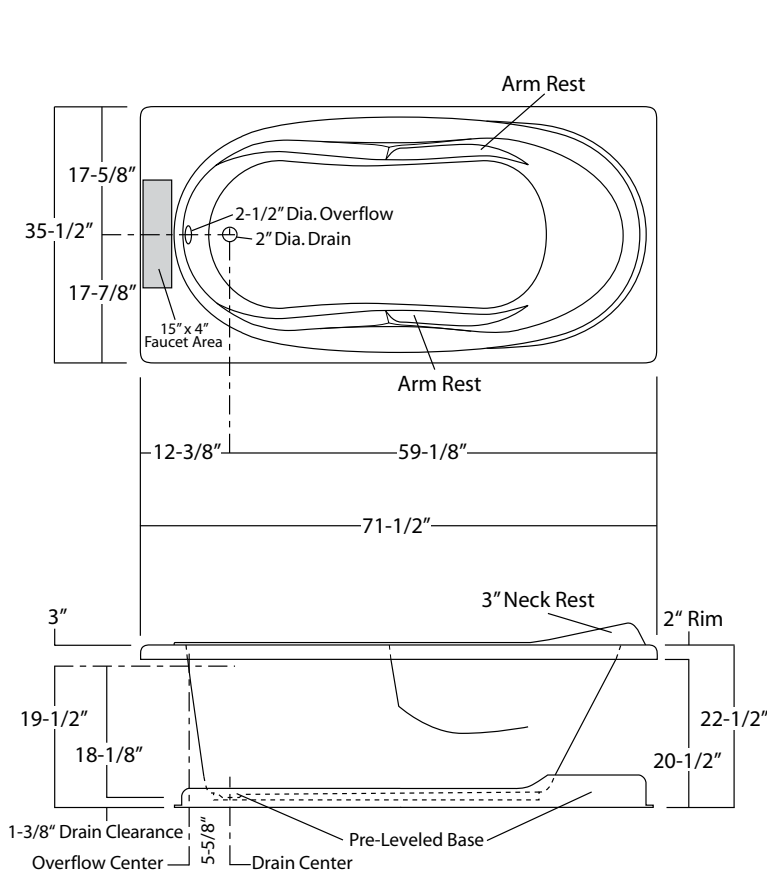

Order Number / Description

6J: *EuroFlo System* includes: 6-Adjustable jets, 6-jet Back Jet Array w/ manual control, Aromatherapy diffuser, Chromotherapy light, low water sensor, twin air controls, electronic system control w/ timer, and 11.0 amp pump/motor.

1. Options:
2. In-Line Heater (1*) (order: ILH)
   - Ozone Generator (1*) (order: OZG)
   - Manual Pillow Neck Jet (1*) (order: PNJ)
     (white cover std., black cover on dark units)
   - Electronic Back-Jet (1*, 2*, 4*) (order: BJA-ES)
   - Trim Upgrade (1*)
     - Brushed (satin) Nickel (order: 6J-SNK)
     - Polished Brass (order: 6J-PBR)

Order Number / Description

AR3: *EuroAire System* (3*) includes: (40) Perimeter air ports, electronic system control, and 600-watt blower with ceramic heater.

6J-AR3: *EuroFlo & EuroAire System* (3*) on a single unit with an enhanced electronic control.

1. Notes:
2. (1*) Factory installed options
   - (2*) Includes system control upgrade
   - (3*) Available on acrylic models only
   - (4*) Upgrade from manual back-jet array