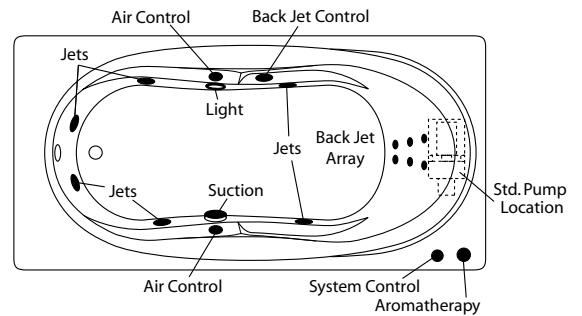

Chimay: OV-410
Sump Dimen: 54" long x 21" wide x 20-1/4" deep

EuroFlo System