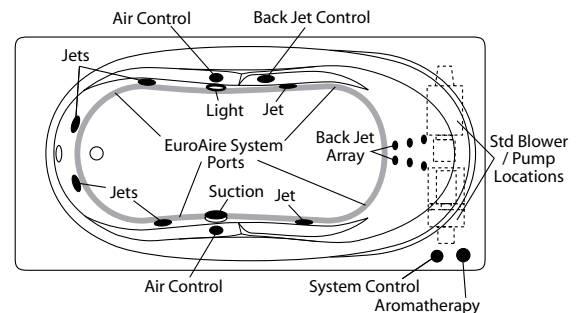

### Order Number / Description

AR3: *EuroAire System* (3\*) includes: (40) Perimeter air ports, electronic system control, and 600-watt blower with ceramic heater.

6J-AR3: *EuroFlo & EuroAire System* (3\*) on a single unit with an enhanced electronic control.

- Notes:
- (1\*) Factory installed options
  - (2\*) Includes system control upgrade
  - (3\*) Available on acrylic models only
  - (4\*) Upgrade from manual back-jet array

Chimay: OV-410  
Sump Dimen: 54" long x 21" wide x 20-1/4" deep

EuroFlo System

EuroAire System

Combination EuroFlo / EuroAire System

Photographic images may include optional components and appear different than actual product. Dimensions shown are maximum. Due to the nature of the materials involved, actual unit dimensions can vary (tolerances: +0 / -3/8 inch). Oasis reserves the right to modify or discontinue product and/or associated equipment without prior written or verbal notification or obligation.