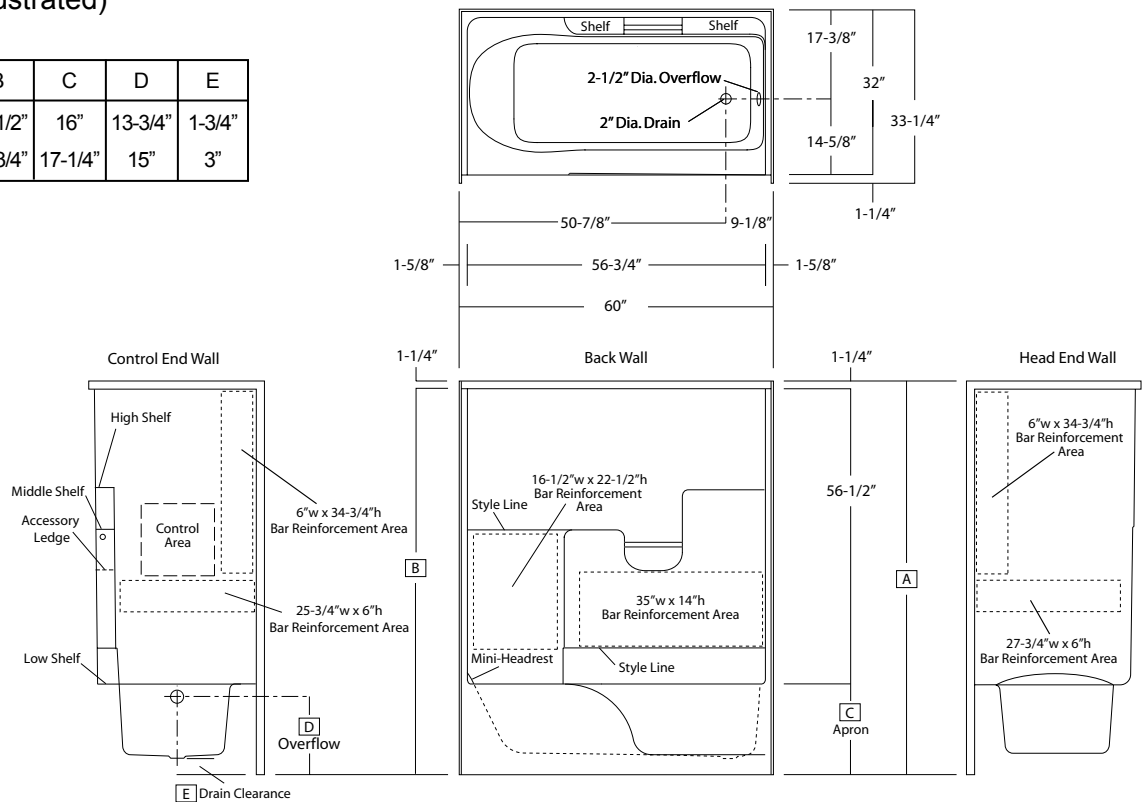

TS-6032R / FH (illustrated)

	A	B	C	D	E
Std. Model	73-3/4"	72-1/2"	16"	13-3/4"	1-3/4"
ABF Model	75"	73-3/4"	17-1/4"	15"	3"