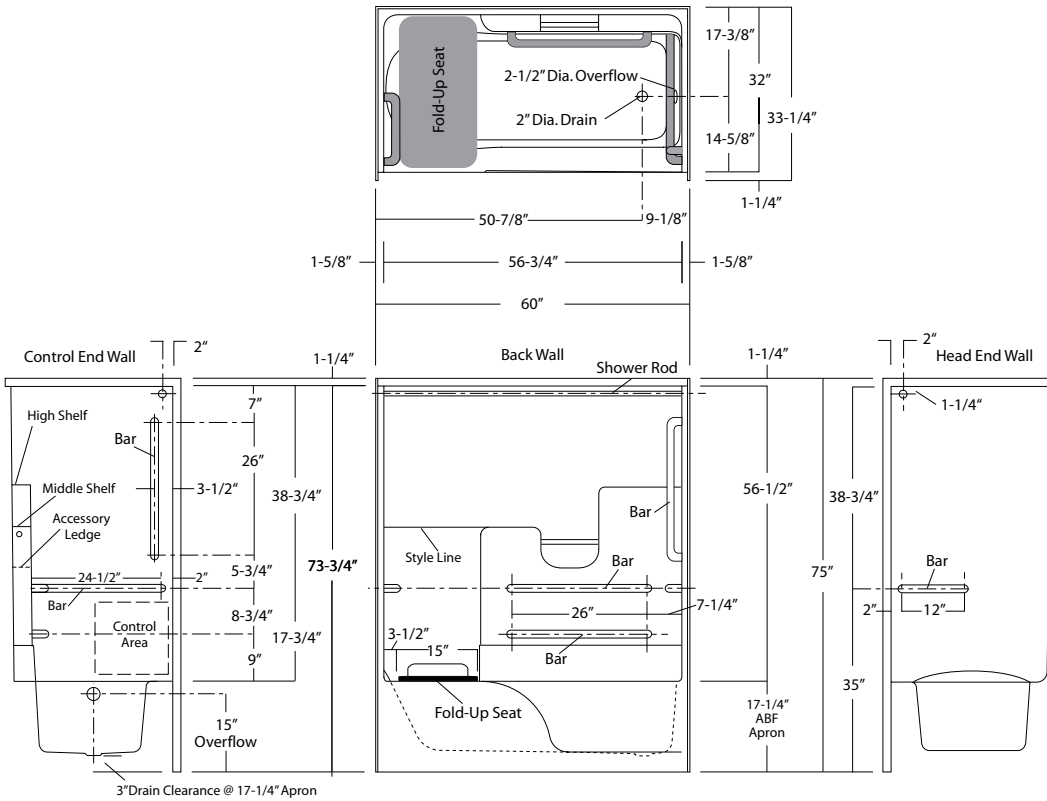

TS-6032R ABF / ADA03 (illustrated)