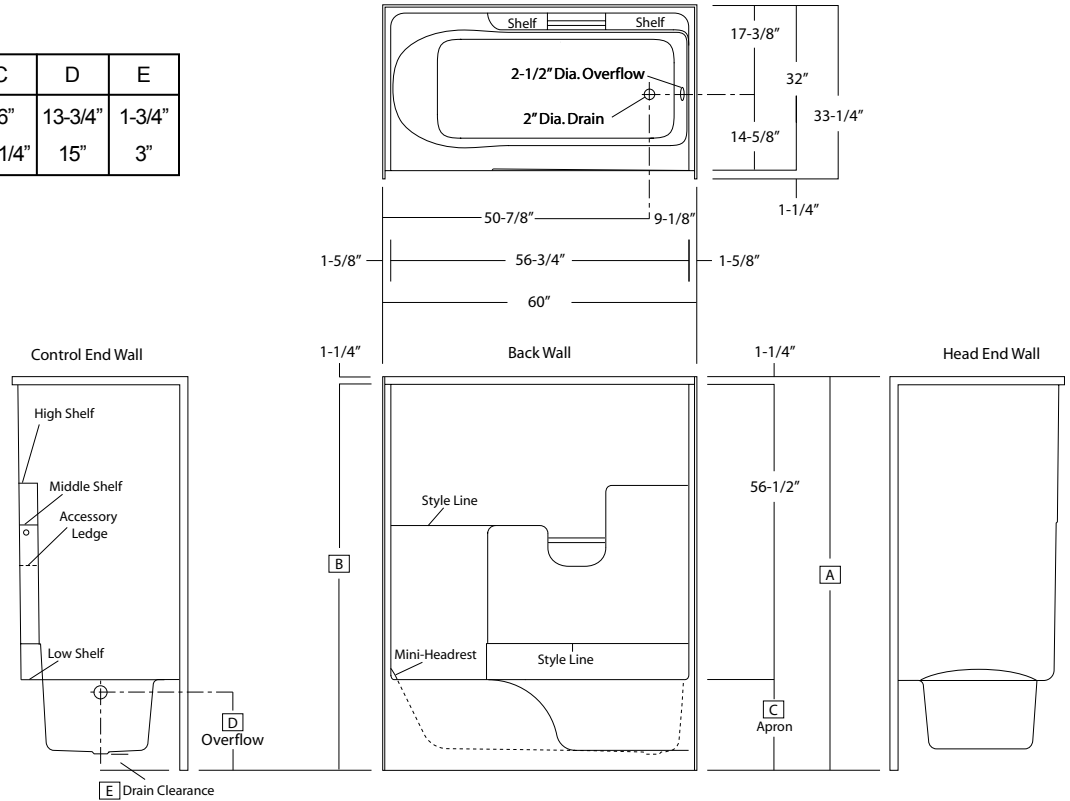

TS-6032R (illustrated)

	A	B	C	D	E
Std. Model	73-3/4"	72-1/2"	16"	13-3/4"	1-3/4"
ABF Model	75"	73-3/4"	17-1/4"	15"	3"