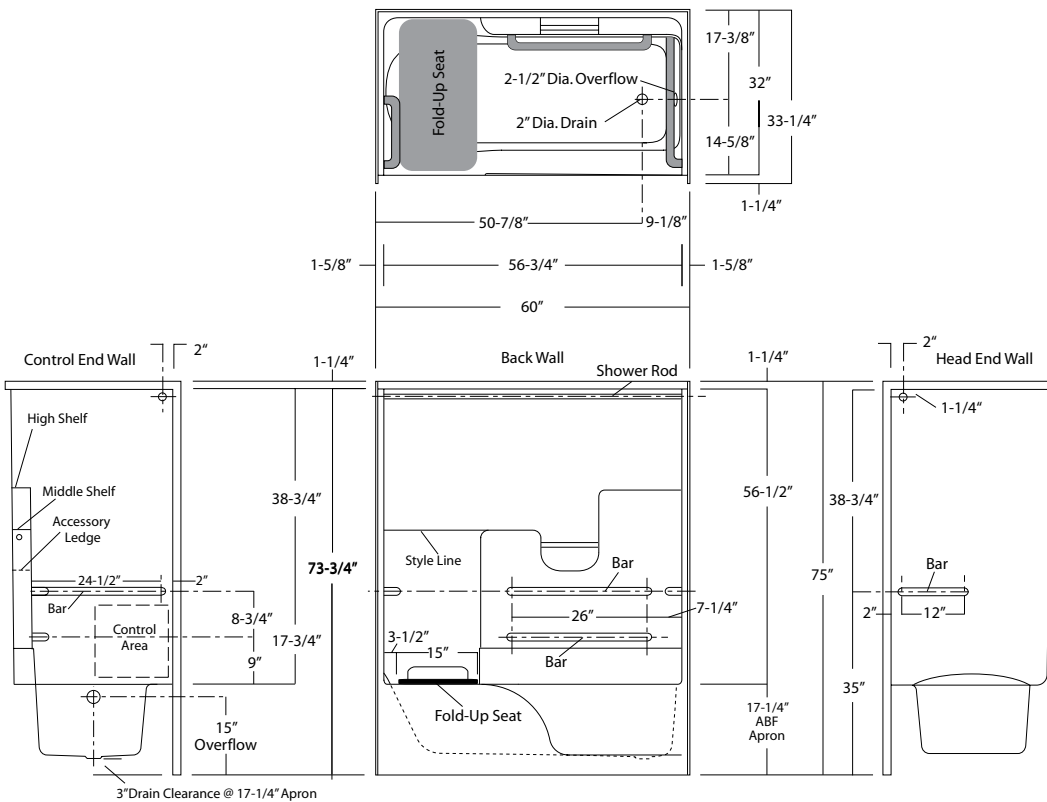

TS-6032R ABF / ADA94 (illustrated)

Photographic images may include optional components and appear different than actual product. Dimensions shown are maximum. Due to the nature of the materials involved, actual unit dimensions can vary (tolerances: +0 / -3/8 inch). Oasis reserves the right to modify or discontinue product and/or associated equipment without prior written or verbal notification or obligation.