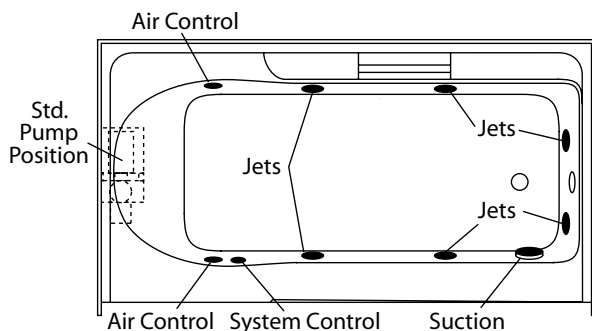

VURSA Standard Module with Fair Housing Package

Order No.: TS-6032R / FH (RH drain) (Fair Housing)
TS-6032L / FH (LH drain) (Fair Housing)

60" x 32", one-piece gelcoated fiberglass tub/shower with 16" apron (1-3/4" drain clearance), structurally reinforced walls for HUD 'Fair Housing' with multi-level back wall shelves, accessory shelf with acrylic wash cloth rod, and drain on end indicated.

VURSA Above Floor Rough-In Module with Fair Housing Package

Order No.: TS-6032R ABF / FH (RH drain) (Fair Housing)
TS-6032L ABF / FH (LH drain) (Fair Housing)

60" x 32", one-piece gelcoated fiberglass tub/shower with 17-1/4" apron (3" drain clearance), structurally reinforced walls for HUD 'Fair Housing' with multi-level back wall shelves, accessory shelf with acrylic wash cloth rod, and drain on end indicated.

Whirlpool System

Order No.: TS-6032R / 6P (RH drain)
TS-6032R ABF / 6P (RH drain)
TS-6032L / 6P (RH drain)
TS-6032L ABF / 6P (LH drain)

Builder System includes: 6-Adjustable jets, twin air injection controls, pneumatic on/off control, and a 5.8 amp pump/motor.

Options: In-Line Heater (1*) (order code ILH)
Ozone Generator (1*) (order code OZG)

Notes: (1*) Factory installed options

A removable access panel is currently not available for this model.

VURSA Above Floor Rough-In Module with ADA Bar & Seat Package