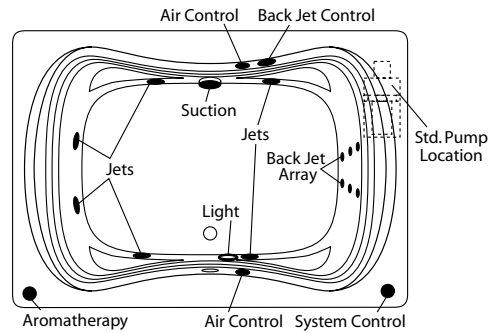

Sump Dimen: 42-1/2" long x 29" wide x 20-1/2" deep
Sump Capacity: 83 gal. (unoccupied - to overflow)
Whirlpool Operating: 48 gal.

EuroFlo System