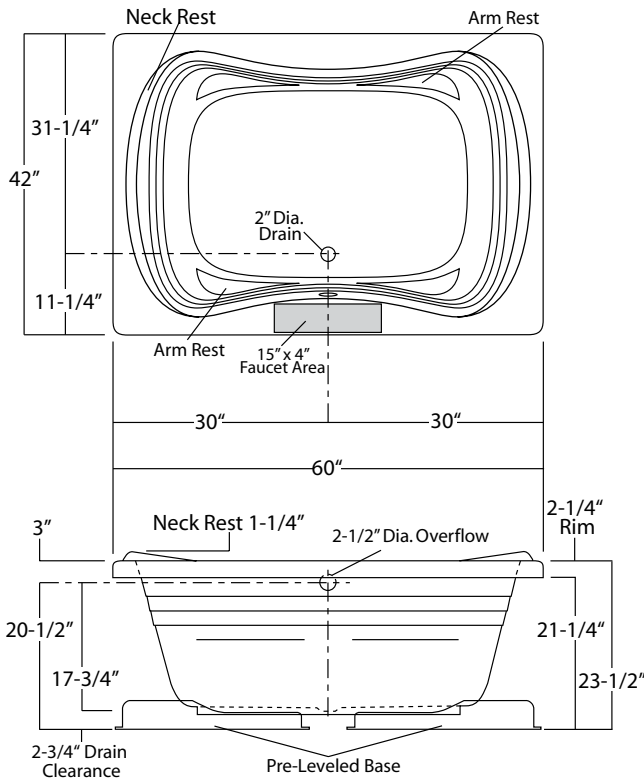

EUROPEAN COLLECTION

Oasis

60-INCH WIDE MODEL

Vincennes 1 (Self-Rimming)

Unit Dimensions

60" wide x 42" deep x 23-1/2" high (24-3/4" w. neck rest)

Unit Features

- Vacuum Formed Acrylic
- 2" Dia. Side Drain (see reverse side for location)
- 2-1/2" Dia. Overflow (see reverse side for location)
- Twin, Contoured Armrests (at each end)
- Contoured Neck Rest (at each end)
- Pre-Levelled Fiberglass Base System
- Textured Floor Pattern

- Notes: (1*) Factory installed options
 (2*) Includes system control upgrade
 (3*) Available on acrylic models only

Sump Dimen: 42-1/2" long x 29" wide x 20-1/2" deep
 Sump Capacity: 83 gal. (unoccupied - to overflow)
 Whirlpool Operating: 48 gal.