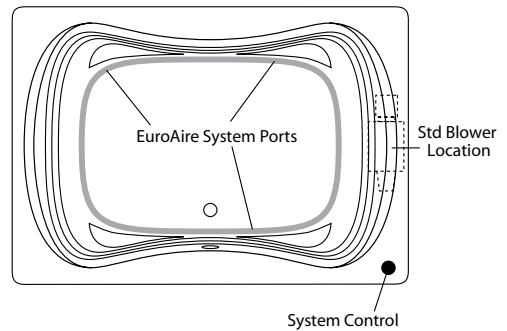

Order Number / Description

AR3: *EuroAire System* (3*) includes: (38) Perimeter air ports, electronic system control, and a 12.0 amp, 600-watt blower with ceramic heater.

6J-AR3: *EuroFlo & EuroAire System* (3*) on a single unit with an enhanced electronic control.

- Notes: (1*) Factory installed options
 (2*) Includes system control upgrade
 (3*) Available on acrylic models only

Sump Dimen: 42-1/2" long x 29" wide x 20-1/2" deep
 Sump Capacity: 83 gal. (unoccupied - to overflow)
 Whirlpool Operating: 48 gal.

EuroFlo System

EuroAire System

Combination EuroFlo / EuroAire System

Photographic images may include optional components and appear different than actual product.
 Dimensions shown are maximum. Due to the nature of the materials involved, actual unit dimensions can vary (tolerances: +/-1/8 inch)
 Oasis reserves the right to modify or discontinue product and/or associated equipment without prior written or verbal notification or obligation.