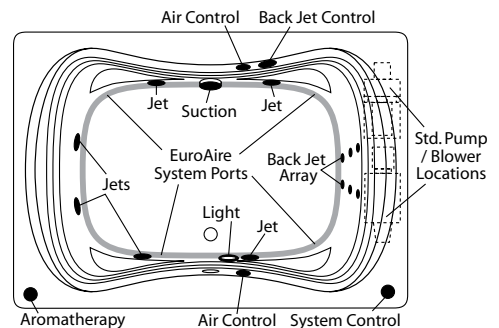

Order Number / Description

AR3: *EuroAire System* (3*) includes: (38) Perimeter air ports, electronic system control, and a 12.0 amp, 600-watt blower with ceramic heater.

6J-AR3: *EuroFlo & EuroAire System* (3*) on a single unit with an enhanced electronic control.

- Notes: (1*) Factory installed options
 (2*) Includes system control upgrade
 (3*) Available on acrylic models only

Sump Dimen: 42-1/2" long x 29" wide x 20-1/2" deep
 Sump Capacity: 83 gal. (unoccupied - to overflow)
 Whirlpool Operating: 48 gal.

EuroFlo System

EuroAire System

Combination EuroFlo / EuroAire System

Photographic images may include optional components and appear different than actual product.
 Dimensions shown are maximum. Due to the nature of the materials involved, actual unit dimensions can vary (tolerances: +/-1/8 inch)
 Oasis reserves the right to modify or discontinue product and/or associated equipment without prior written or verbal notification or obligation.