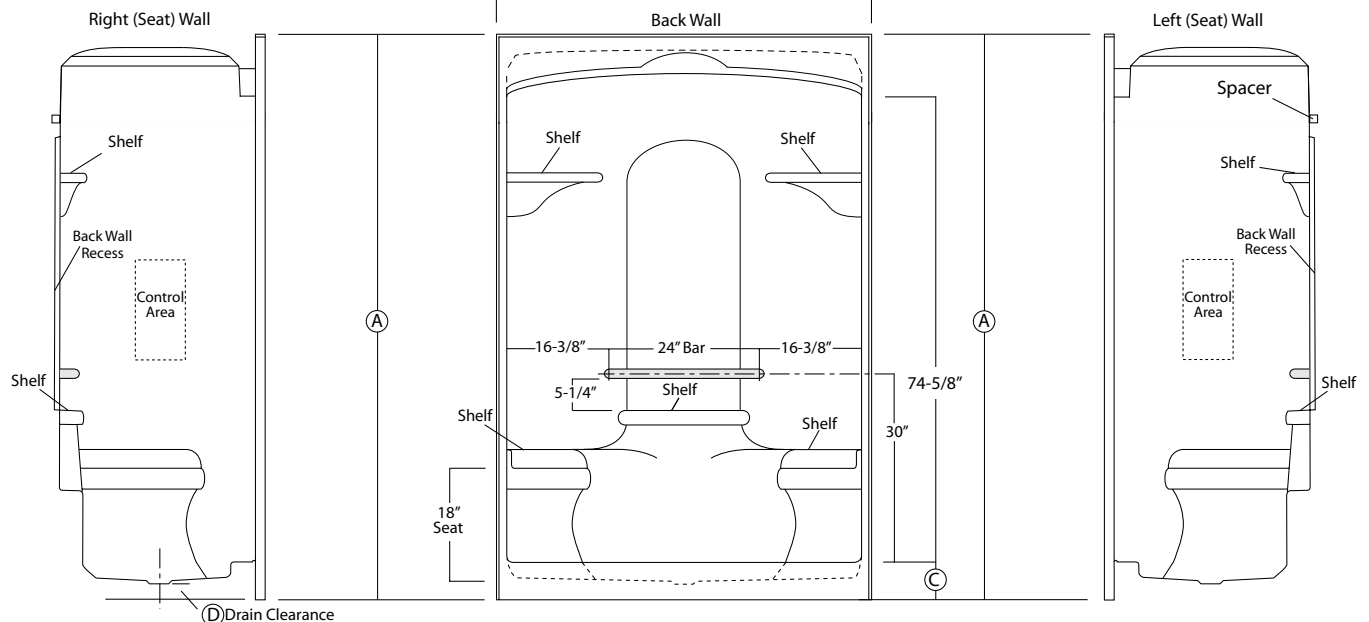

Oasis 60-inch, Acrylic Shower Compartment With Integral Unit Dome, Dual Seats, and ActivLife Single-Bar (1-horizontal) Package

Specification – Oasis one-piece, 60 x 32-3/4-inch deep, vacuum formed acrylic shower with integral unit dome, dual contoured seats, center drain, model SHA-DM-6033 DS, offered in a standard 4.5-inch or 6-inch (ABF) dam configuration. ActivLife package includes a single horizontal bar on the back wall.

Standards Certification:

The shower compartment listed is manufactured in compliance with ANSI Z124 Standards, and certified through an ongoing, independent quality assurance and testing program.

The factory-applied grab bar package is certified through an independent review program.

60-inch / Private Access / Bar & Seats

SHA-DM-6033 DS / BP5-60
(dual seat / single-bar package)
Model & Package Illustrated

	Std Unit	ABF Unit
A	89-3/8"	90-7/8"
B	-	-
C	4-1/2"	6"
D	1"	2-1/2"
E	-	-
F	-	-

Enclosure Size:
56-3/4" w (max) x 74-5/8" h (max)

Dimensions shown are maximum. Due to the nature of the materials involved, actual unit dimensions can vary (tolerances: +0 / -3/8 inch). Oasis reserves the right to modify or discontinue product and/or associated equipment without prior written or verbal notification or obligation.