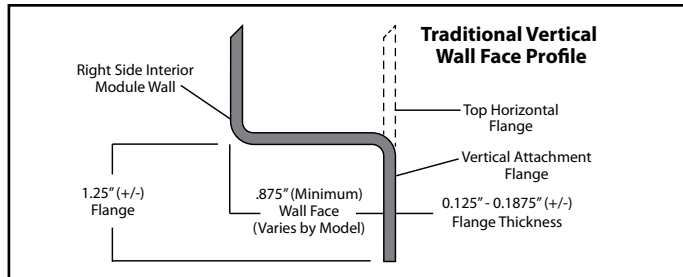

Oasis 60-inch, Acrylic Shower Compartment With Integral Unit Dome, Dual Seats, and ActivLife Single-Bar (1-horizontal) Package

Specification – Oasis one-piece, 60 x 32-3/4-inch deep, vacuum formed acrylic shower with integral unit dome, dual contoured seats, center drain, model SHA-DM-6033 DS, offered in a standard 4.5-inch or 6-inch (ABF) dam configuration. ActivLife package includes a single horizontal bar on the back wall.

Package Notes:

1. Model available without listed package.

Photo 1: Grab Bars: Factory-installed 1.50-inch diameter, concealed attachment, 18 gauge, #304 brushed stainless steel grab bars. Concealed attachment design provides tamper-resistance and minimizes debris collection areas at contact points, compared to common exposed flange bar designs, without compromising bar attachment integrity. (Reinforced areas include a structural core material encapsulated in FRP composite.)