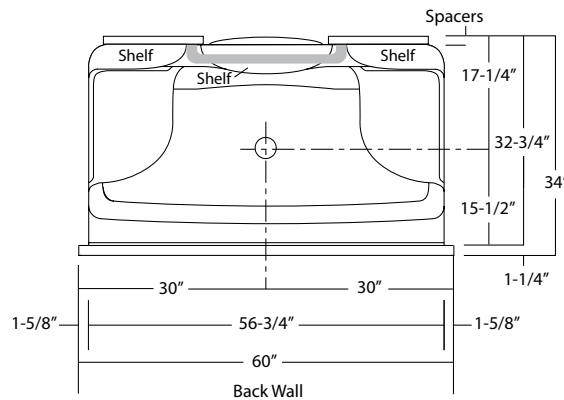

Oasis 60-inch, Acrylic Shower Compartment With Integral Unit Dome, Dual Seats, and ActivLife Single-Bar (1-horizontal) Package

Specification – Oasis one-piece, 60 x 32-3/4-inch deep, vacuum formed acrylic shower with integral unit dome, dual contoured seats, center drain, model SHA-DM-6033 DS, offered in a standard 4.5-inch or 6-inch (ABF) dam configuration. ActivLife package includes a single horizontal bar on the back wall.

60-inch / Private Access / Bar & Seats

SHA-DM-6033 DS / BP5-60
(dual seat / single-bar package)
Model & Package Illustrated

	Std Unit	ABF Unit
A	89-3/8"	90-7/8"
B	-	-
C	4-1/2"	6"
D	1"	2-1/2"
E	-	-
F	-	-

Enclosure Size:
56-3/4" w (max) x 74-5/8" h (max)

Dimensions shown are maximum. Due to the nature of the materials involved, actual unit dimensions can vary (tolerances: +0 / -3/8 inch). Oasis reserves the right to modify or discontinue product and/or associated equipment without prior written or verbal notification or obligation.