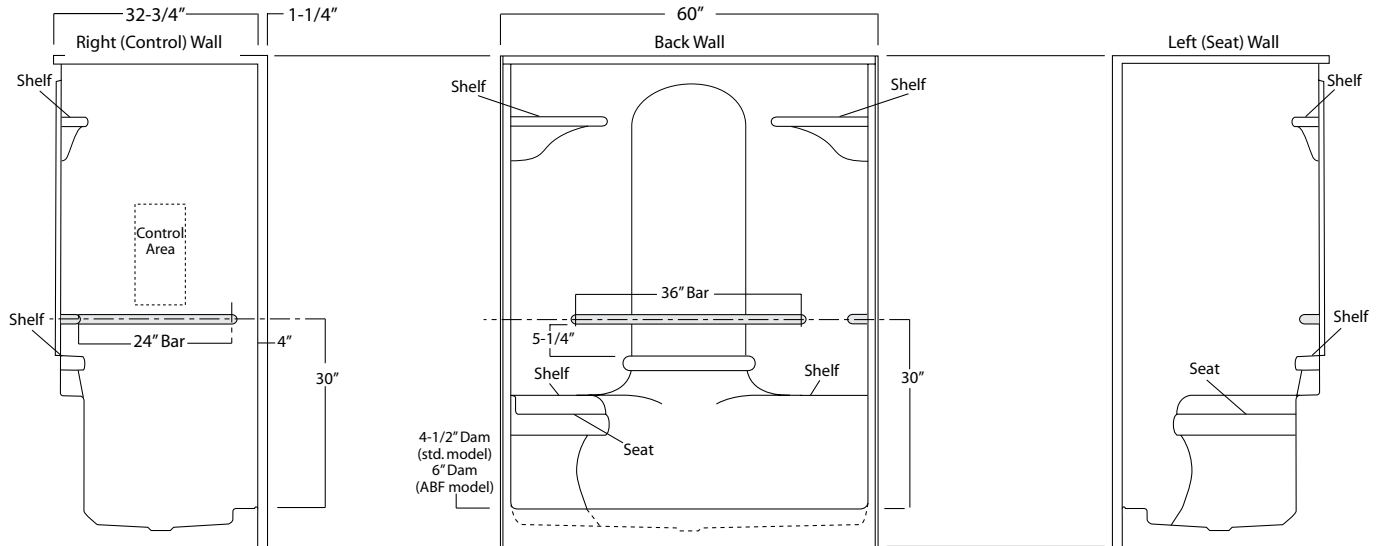

Package Order No.: BP1-60 (2-bar only package)
Upgrade Package No.: BP1-60 WHT (1-1/4" dia., white powder coat, 2-bar only package)
BP1-60 OFW (1-1/4" dia., off-white powder coat, 2-bar only package)
BP1-60 SNK (1-1/4" dia., satin nickel, 2-bar only package)

Package Includes: Factory installed, 1-1/2" dia. stainless steel, 2-bar package with basic reinforcement for components (LS shown).

Package Order No.: BP2-60 (3-bar only package)
Upgrade Package No.: BP2-60 WHT (1-1/4" dia., white powder coat, 3-bar only package)
BP2-60 OFW (1-1/4" dia., off-white powder coat, 3-bar only package)
BP2-60 SNK (1-1/4" dia., satin nickel, 3-bar only package)

Package Includes: Factory installed, 1-1/2" dia. stainless steel, 3-bar package with basic reinforcement for components (LS shown).