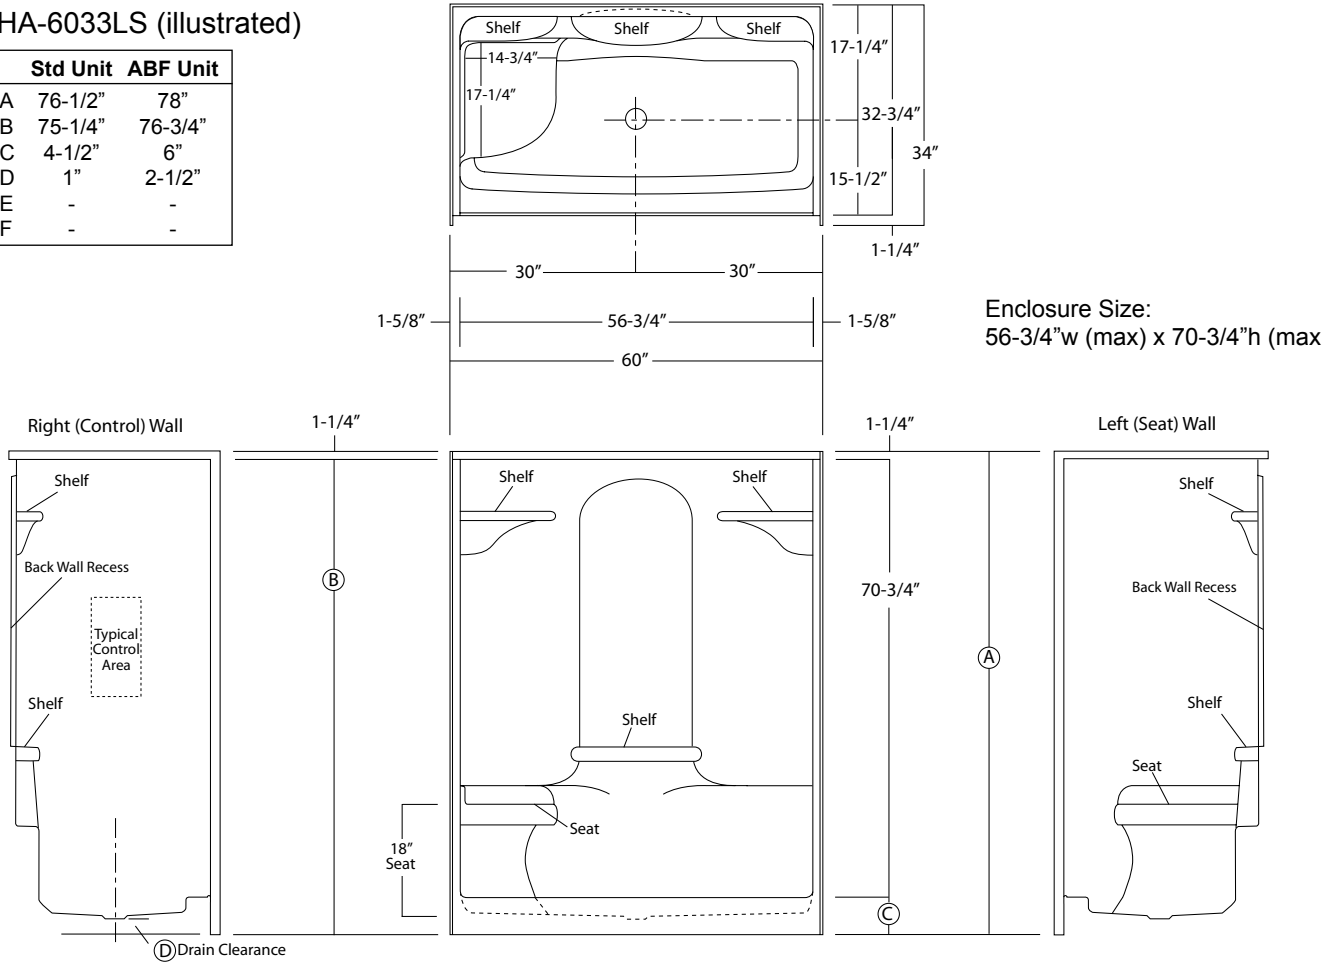

Order No.: SHA-6033RS (RH seat / 4-1/2" dam)
SHA-6033LS (LH seat / 4-1/2" dam)

SHA-6033RS ABF (RH seat / 6" dam)
SHA-6033LS ABF (LH seat / 6" dam)

60" x 32-3/4", one-piece vacuum formed open top acrylic shower stall with right or left hand countoured seat, multi-level back wall shelving, gelcoat style mounting flanges, 4-1/2" low profile dam (1" drain clearance), wall surround, and center drain.

SHA-6033LS (illustrated)

	Std Unit	ABF Unit
A	76-1/2"	78"
B	75-1/4"	76-3/4"
C	4-1/2"	6"
D	1"	2-1/2"
E	-	-
F	-	-