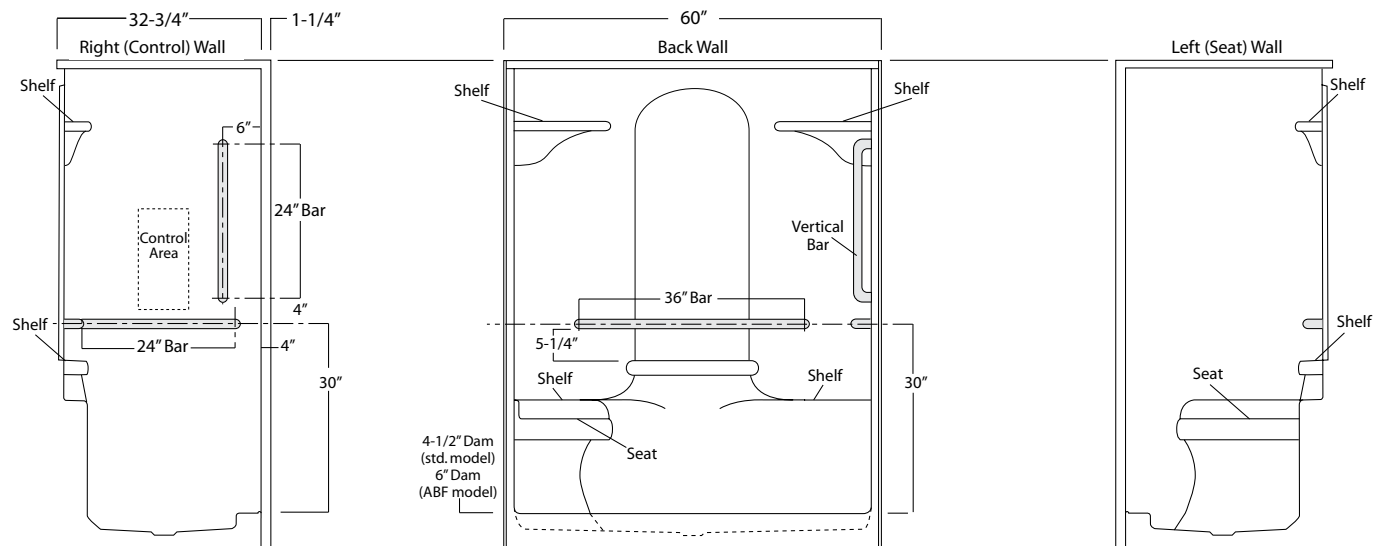

Photographic images may include optional components and appear different than actual product.
Dimensions shown are maximum. Due to the nature of the materials involved, actual unit dimensions can vary (tolerances: +0 / -3/8 inch).
Oasis reserves the right to modify or discontinue product and/or associated equipment without prior written or verbal notification or obligation.