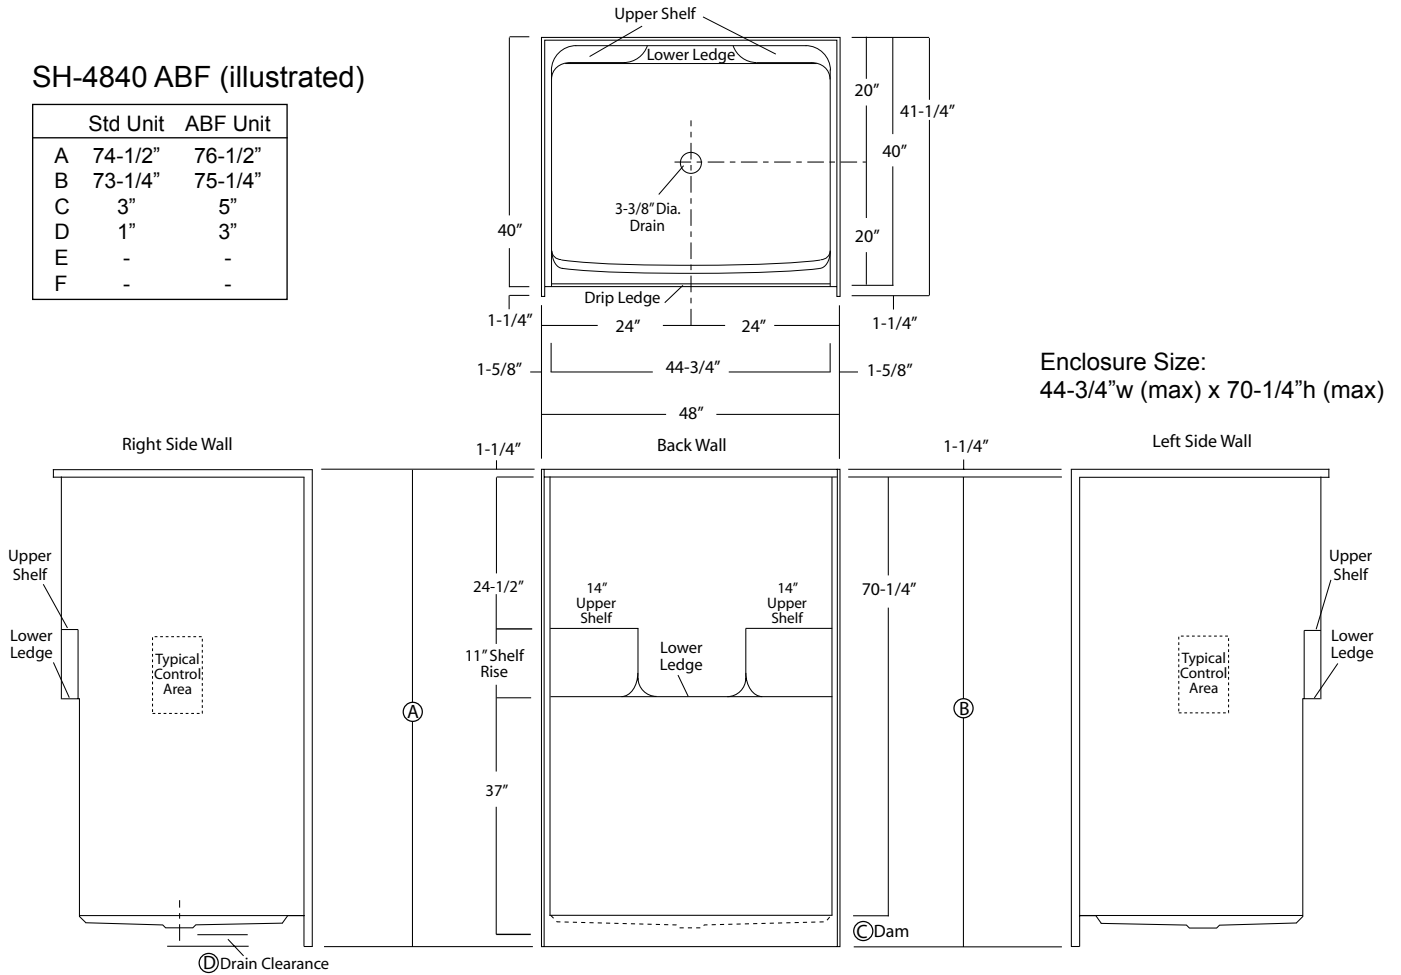

Order No.: SH-4840 (3" dam)

SH-4840 ABF (5" dam)

60" x 40", one-piece gelcoated fiberglass shower stall with a 3" low profile dam (1" drain clearance), dual upper shelves and lower accessory ledge, wall surround, and center drain.

SH-4840 ABF (illustrated)

	Std Unit	ABF Unit
A	74-1/2"	76-1/2"
B	73-1/4"	75-1/4"
C	3"	5"
D	1"	3"
E	-	-
F	-	-