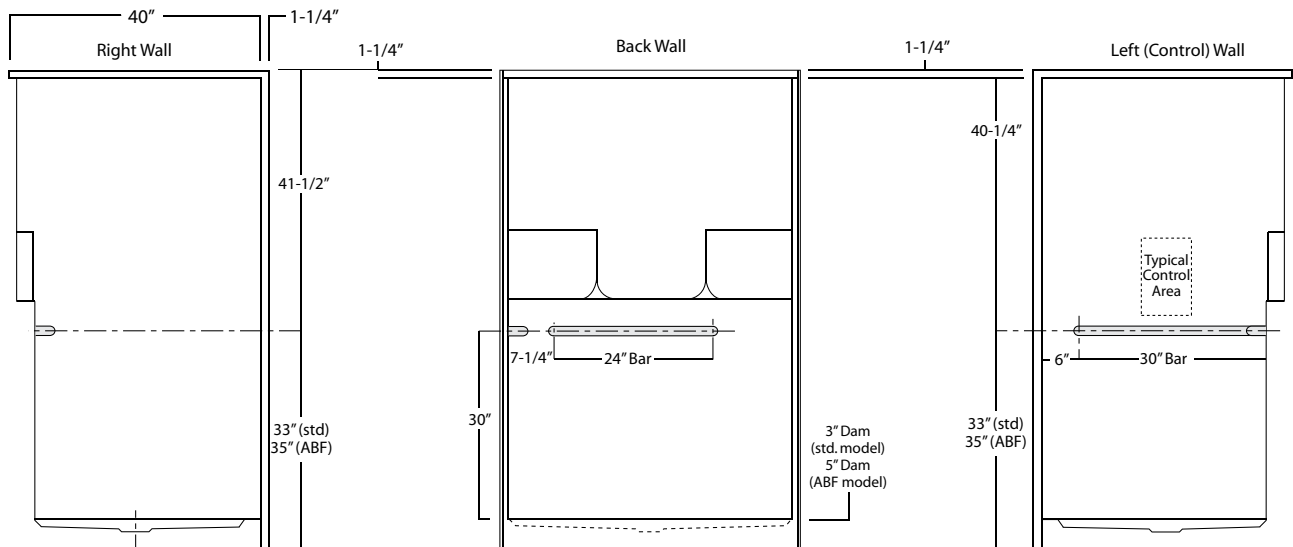

NOTE: Factory installed component packages available with listed reinforcement.

**Package Order No.: BP1 (R or L) (2-bar only package)**

**Upgrade Package No.: BP1 (R or L) WHT (1-1/4" dia., white powder coat, 2-bar only package)**

Package Includes: Factory installed, 1-1/2" dia. stainless steel, 2-bar package with basic reinforcement for components (as shown).

NOTES: Positioning of factory installed components allow for the installation of a shower enclosure.

"R or L" designates RH or LH control wall.

**Package Order No.:** BP2 (R or L) (3-bar only package)  
**Upgrade Package No.:** BP2 (R or L) WHT (1-1/4" dia., white powder coat, 3-bar only package)

Package Includes: Factory installed, 1-1/2" dia. stainless steel, 3-bar package with basic reinforcement for components (as shown).  
 NOTES: Positioning of factory installed components allow for the installation of a shower enclosure.