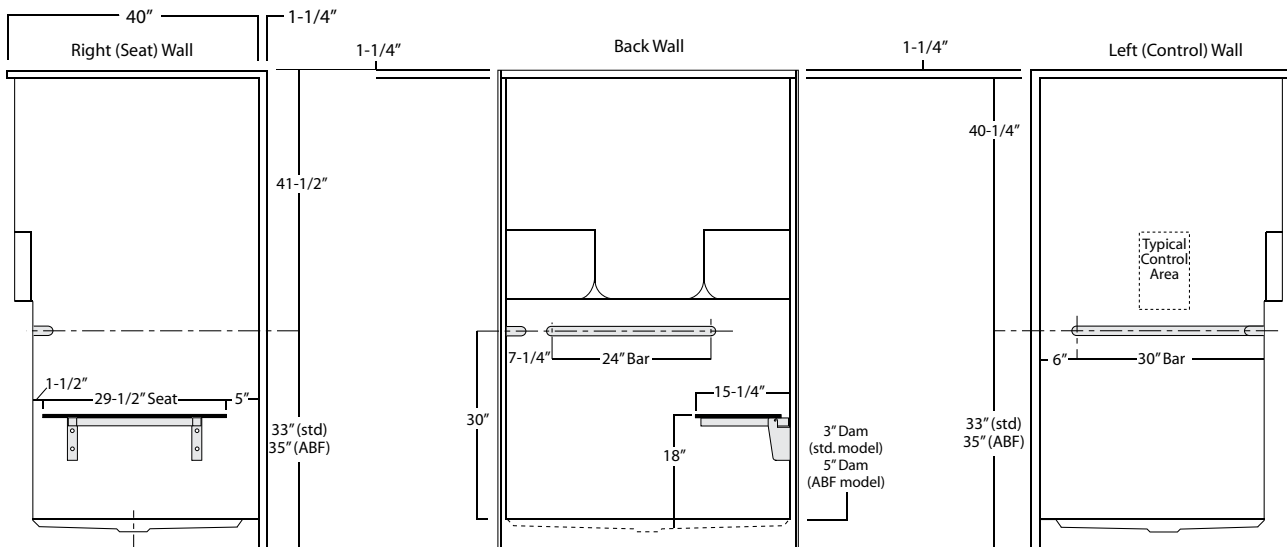

Package Order No.: TL-(RS or LS) (2-bar & folding seat package)
Upgrade Package No.: TL-(RS or LS) WHT (1-1/4" dia., white powder coat, 2-bar & folding seat package)

Package Includes: Factory installed, 1-1/2" dia. stainless steel, 2-bar and folding seat package with basic reinforcement for components (as shown).

NOTES: Positioning of factory installed components allow for the installation of a shower enclosure.
"RS or LS" designates seat wall.