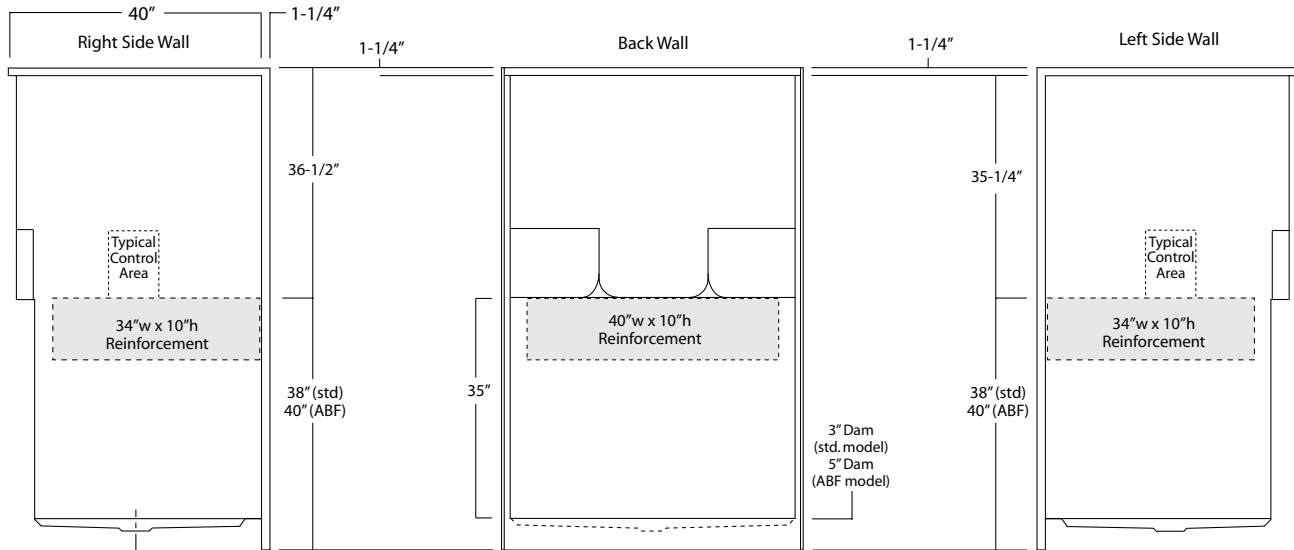

LEGACY SERIES  
SHOWER STALL

**Oasis**

TLV-LS Package

48-INCH MODEL

**SH-4840**

Rough-In Dimensions

48" wide x 41-1/4" deep x 74-1/2" high (w/ 3-inch dam)

Finished Dimensions

48" wide x 40" deep x 73-1/4" high (w/ 3-inch dam)

Unit Features

- One - Piece Fiberglass Composite Construction
- Sanitary Grade Polyester Gelcoat Surface
- 3-3/8" Dia. Center Drain (see reverse side for location)
- Elevated Back Wall Shelves
- Flat Wall Design To Accommodate Grab Bar & Seat Applications
- Low Profile Dam (standard)
- Textured Floor Pattern
- Balsa Wood Core Floor Structure

SH-4840 ABF (5" dam)

60" x 40", one-piece gelcoated fiberglass shower stall with a 3" low profile dam (1" drain clearance), dual upper shelves and lower accessory ledge, wall surround, and center drain.

SH-4840 ABF (illustrated)

	Std Unit	ABF Unit
A	74-1/2"	76-1/2"
B	73-1/4"	75-1/4"
C	3"	5"
D	1"	3"
E	-	-
F	-	-

**Package Order No.: FH (Fair Housing wall reinforcement)**

Package Includes: Factory applied, HUD-FHA compliant (Fair Housing), structurally reinforced wall areas (as shown) for the independent field application of bars.