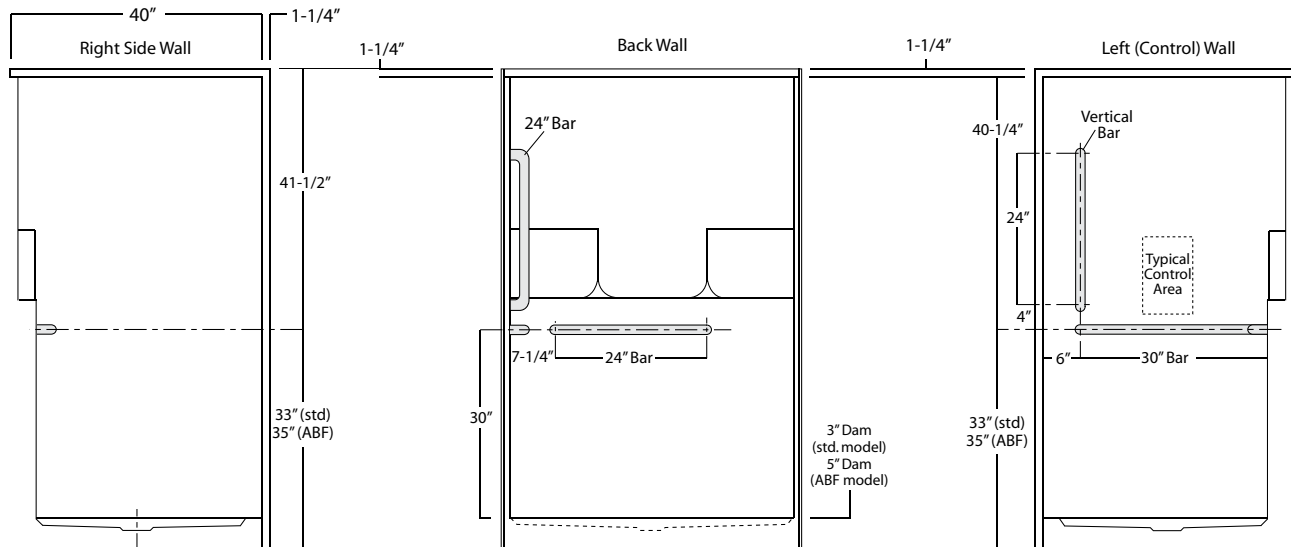

Package Includes: Factory installed, 1-1/2" dia. stainless steel, 2-bar package with basic reinforcement for components (as shown).

NOTES: Positioning of factory installed components allow for the installation of a shower enclosure.

"R or L" designates RH or LH control wall.

**Package Order No.:** BP2 (R or L) (3-bar only package)  
**Upgrade Package No.:** BP2 (R or L) WHT (1-1/4" dia., white powder coat, 3-bar only package)

Package Includes: Factory installed, 1-1/2" dia. stainless steel, 3-bar package with basic reinforcement for components (as shown).  
 NOTES: Positioning of factory installed components allow for the installation of a shower enclosure.

"R or L" designates RH or LH control wall.

**Package Order No.:** BP3 (3-bar only package)  
**Upgrade Package No.:** BP3 WHT (1-1/4" dia., white powder coat, 3-bar only package)

Package Includes: Factory installed, 1-1/2" dia. stainless steel, 3-bar package with basic reinforcement for components (as shown).  
 NOTE: Positioning of factory installed components allow for the installation of a shower enclosure.