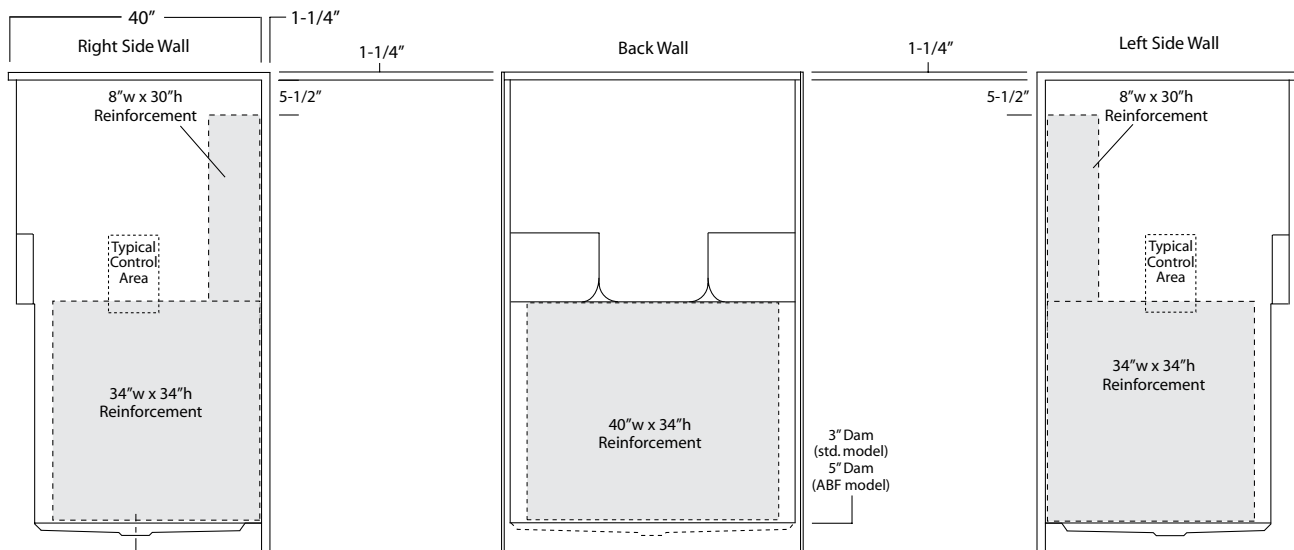

Package Order No.: 3SM (3-side, mid-level wall reinforcement)

Package Includes: Factory applied, 3-side, mid-level, structurally reinforced wall areas (as shown), exceeding 'Fair Housing' (HUD/FHA) requirements.

NOTE: Factory installed component packages available with listed reinforcement.