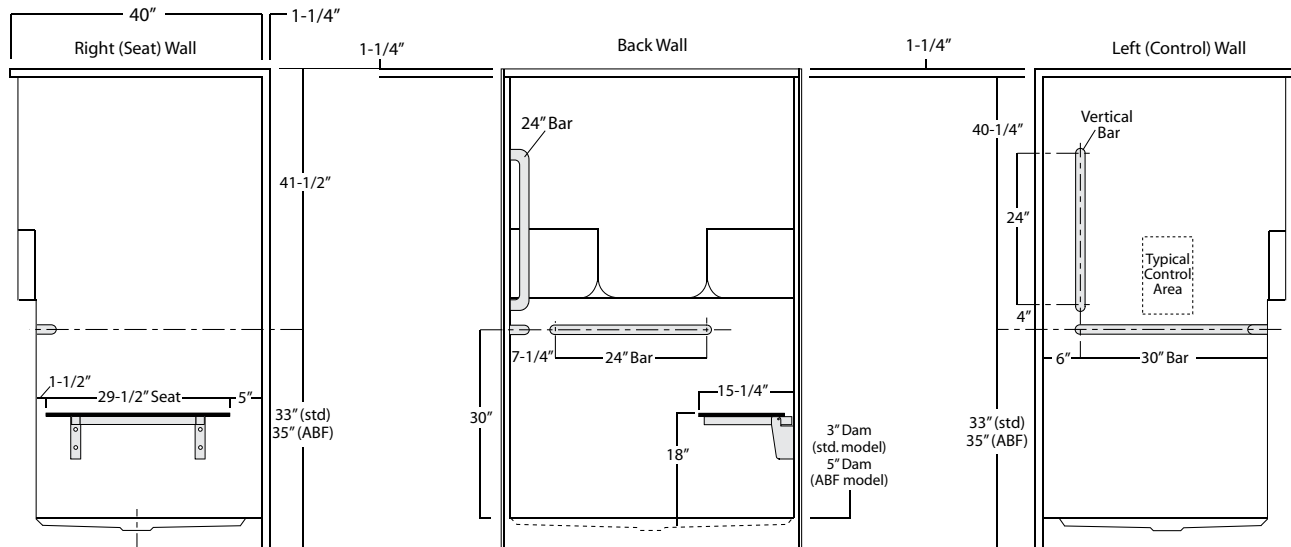

Package Order No.: TLV-(RS or LS) (3-bar & folding seat package)

Upgrade Package No.: TLV-(RS or LS) WHT (1-1/4" dia., white powder coat, 3-bar & folding seat package)

Package Includes: Factory installed, 1-1/2" dia. stainless steel, 3-bar and folding seat package with basic reinforcement for components (as shown).

NOTES: Positioning of factory installed components allow for the installation of a shower enclosure.

"RS or LS" designates seat wall.

Photographic images may include optional components and appear different than actual product.

Dimensions shown are maximum. Due to the nature of the materials involved, actual unit dimensions can vary (tolerances: +/-1/8 inch)

Oasis reserves the right to modify or discontinue product and/or associated equipment without prior written or verbal notification or obligation.