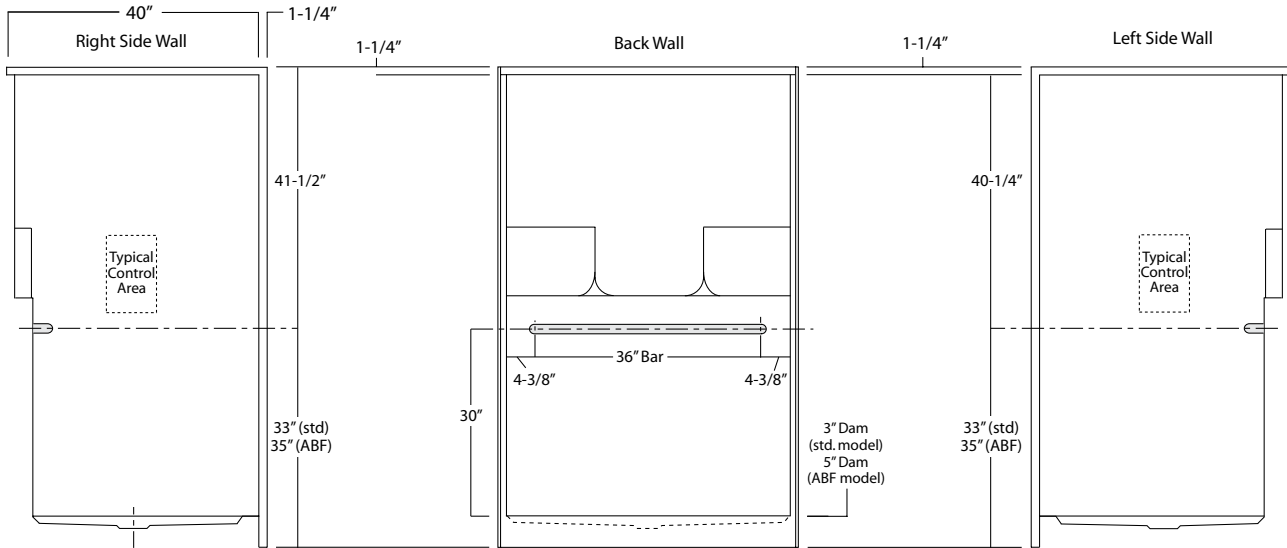

Package Includes: Factory installed, 1-1/2" dia. stainless steel, 2-bar package with basic reinforcement for components (as shown).

NOTES: Positioning of factory installed components allow for the installation of a shower enclosure.

"R or L" designates RH or LH control wall.

**Package Order No.:** BP2 (R or L) (3-bar only package)  
**Upgrade Package No.:** BP2 (R or L) WHT (1-1/4" dia., white powder coat, 3-bar only package)

Package Includes: Factory installed, 1-1/2" dia. stainless steel, 3-bar package with basic reinforcement for components (as shown).  
 NOTES: Positioning of factory installed components allow for the installation of a shower enclosure.

"R or L" designates RH or LH control wall.

**Package Order No.:** BP3 (3-bar only package)  
**Upgrade Package No.:** BP3 WHT (1-1/4" dia., white powder coat, 3-bar only package)

Package Includes: Factory installed, 1-1/2" dia. stainless steel, 3-bar package with basic reinforcement for components (as shown).  
 NOTE: Positioning of factory installed components allow for the installation of a shower enclosure.

**Package Order No.:** BP5 (single-bar only package)  
**Upgrade Package No.:** BP5 WHT (1-1/4" dia., white powder coat, single-bar only package)

Package Includes: Factory installed, 1-1/2" dia. stainless steel, single, back wall bar package (as shown).