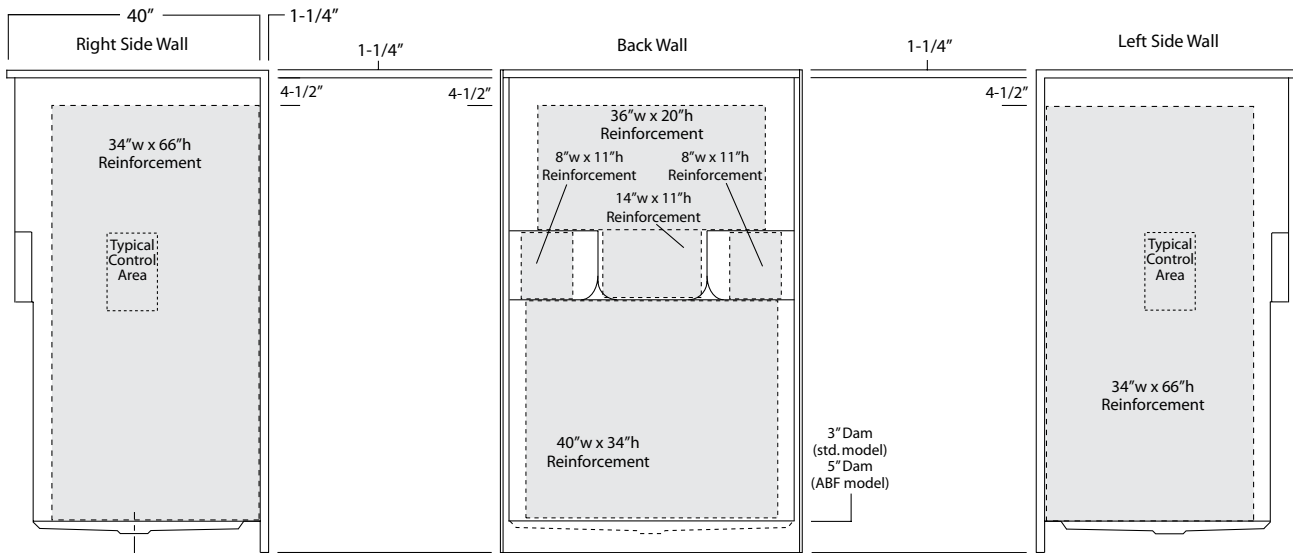

Package Order No.: 3SF (3-side, full-wall reinforcement)

Package Includes: Factory applied, 3-side, full-wrap, structurally reinforced wall areas (as shown), exceeding 'Fair Housing' (HUD/FHA) requirements, for the independent field application of bars.

NOTE: Factory installed component packages available with listed reinforcement.