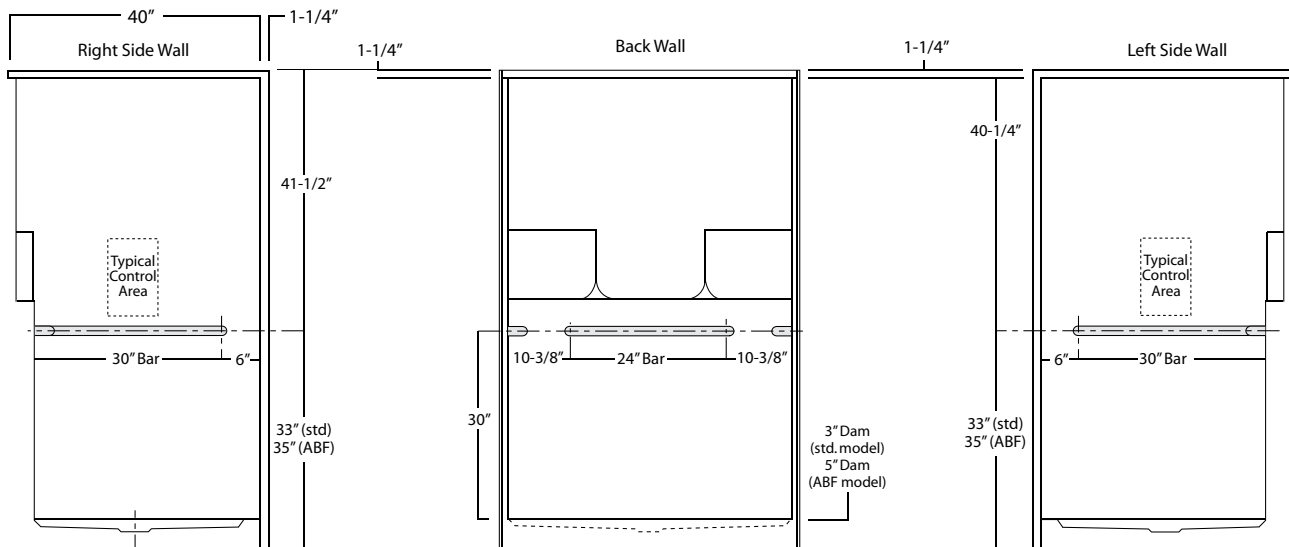

Package Includes: Factory installed, 1-1/2" dia. stainless steel, 2-bar package with basic reinforcement for components (as shown).

NOTES: Positioning of factory installed components allow for the installation of a shower enclosure.

"R or L" designates RH or LH control wall.

**Package Order No.:** BP2 (R or L) (3-bar only package)  
**Upgrade Package No.:** BP2 (R or L) WHT (1-1/4" dia., white powder coat, 3-bar only package)

Package Includes: Factory installed, 1-1/2" dia. stainless steel, 3-bar package with basic reinforcement for components (as shown).  
 NOTES: Positioning of factory installed components allow for the installation of a shower enclosure.

"R or L" designates RH or LH control wall.

**Package Order No.:** BP3 (3-bar only package)  
**Upgrade Package No.:** BP3 WHT (1-1/4" dia., white powder coat, 3-bar only package)

Package Includes: Factory installed, 1-1/2" dia. stainless steel, 3-bar package with basic reinforcement for components (as shown).  
 NOTE: Positioning of factory installed components allow for the installation of a shower enclosure.