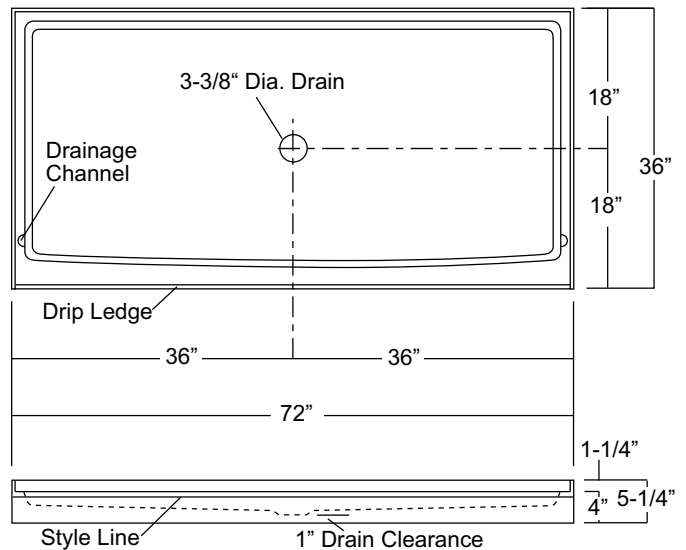

72-INCH CENTER DRAIN SHOWER BASE

Oasis

SB-7236

Home Innovation
LAB CERTIFIED™

Rough-In Dim.: 72" wide x 36" deep x 5-1/4" high

Finished Dim.: 72" wide x 36" deep x 4" high

Unit Features

- Sanitary Grade Polyester Gelcoat Surface
- 3-3/8" Center Drain
- Integral Tile Flange
- Balsa Wood Core Floor Structure
- Textured Floor Pattern

Special Notes

- Individually Packaged In Cartons

Unit Order Numbers

Gelcoat: SB-7236

NOTE: Critical enclosure dimensions should be taken directly from the installed shower base with finished wall surround.

Photographic images may include optional components and appear different than actual product.
Dimensions shown are maximum. Due to the nature of the materials involved, actual unit dimensions can vary (tolerances: +/-1/8 inch)
Oasis reserves the right to modify or discontinue product and/or associated equipment without prior written or verbal notification or obligation.