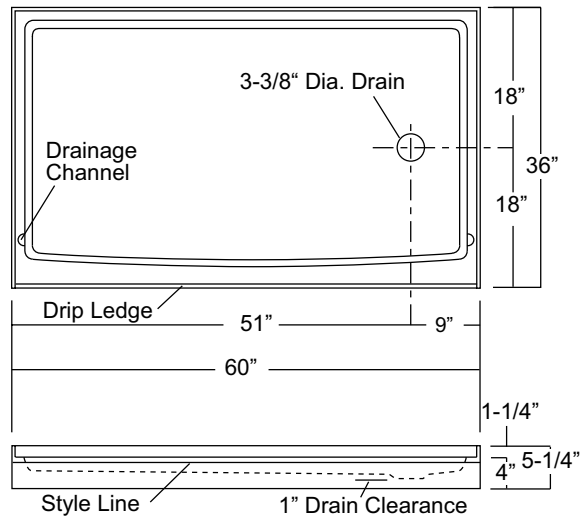

# 60-INCH END DRAIN SHOWER BASE

**Oasis**

SB-6036R/L (R or L drain)

**Home Innovation**  
LAB CERTIFIED™

(R shown)

**Rough-In Dim.:** 60" wide x 36" deep x 5-1/4" high

**Finished Dim.:** 60" wide x 36" deep x 4" high

### Unit Features

- Sanitary Grade Polyester Gelcoat Surface
- 3-3/8" Right or Left Drain
- Integral Tile Flange
- Balsa Wood Core Floor Structure
- Textured Floor Pattern

### Unit Order Numbers

Gelcoat: SB-6036R  
SB-6036L

R (illustrated)

**NOTE:** Critical enclosure dimensions should be taken directly from the installed shower base with finished wall surround.

Photographic images may include optional components and appear different than actual product.  
Dimensions shown are maximum. Due to the nature of the materials involved, actual unit dimensions can vary (tolerances: +/-1/8 inch)  
Oasis reserves the right to modify or discontinue product and/or associated equipment without prior written or verbal notification or obligation.