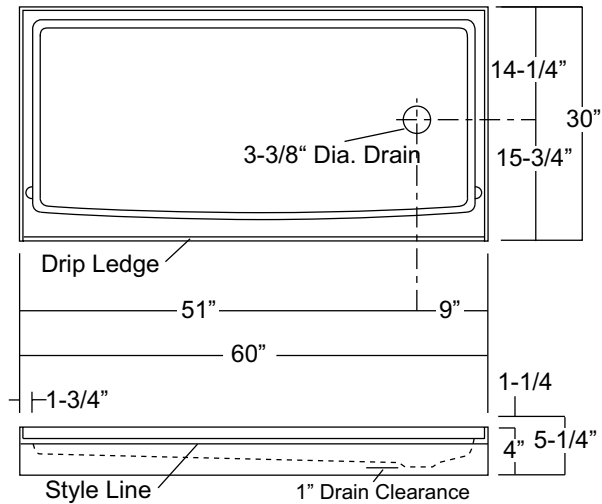

60-INCH END DRAIN SHOWER BASE

Oasis

SB-6030R/L (R or L drain)

Home Innovation
LAB CERTIFIED™

(R shown)

Rough-In Dim.: 60" wide x 30" deep x 5-1/4" high

Finished Dim.: 60" wide x 30" deep x 4" high

Unit Features

- Sanitary Grade Polyester Gelcoat Surface
- 3-3/8" Right or Left Drain
- Integral Tile Flange
- Balsa Wood Core Floor Structure
- Textured Floor Pattern

Special Notes

- Individually Packaged In Cartons

Unit Order Numbers

Gelcoat: SB-6030R
SB-6030L

R (illustrated)

NOTE: Critical enclosure dimensions should be taken directly from the installed shower base with finished wall surround.

Photographic images may include optional components and appear different than actual product.
Dimensions shown are maximum. Due to the nature of the materials involved, actual unit dimensions can vary (tolerances: +/-1/8 inch)
Oasis reserves the right to modify or discontinue product and/or associated equipment without prior written or verbal notification or obligation.