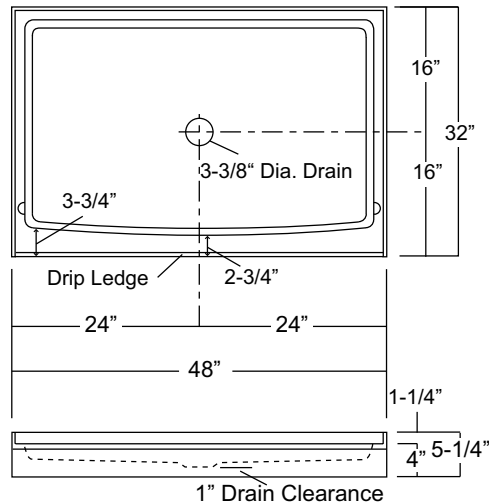

48-INCH CENTER DRAIN SHOWER BASE

SB-4832

Home Innovation
LAB CERTIFIED™

Rough-In Dim.: 48" wide x 32" deep x 5-1/4" high

Finished Dim.: 48" wide x 32" deep x 4" high

Unit Features

- Sanitary Grade Polyester Gelcoat Surface
- 3-3/8" Center Drain
- Integral Tile Flange
- Balsa Wood Core Floor Structure
- Textured Floor Pattern

Special Notes

- Individually Packaged In Cartons

Unit Order Numbers

Gelcoat: SB-4832

NOTE: Critical enclosure dimensions should be taken directly from the installed shower base with finished wall surround.

Photographic images may include optional components and appear different than actual product. Dimensions shown are maximum. Due to the nature of the materials involved, actual unit dimensions can vary (tolerances: +/-1/8 inch). Oasis reserves the right to modify or discontinue product and/or associated equipment without prior written or verbal notification or obligation.