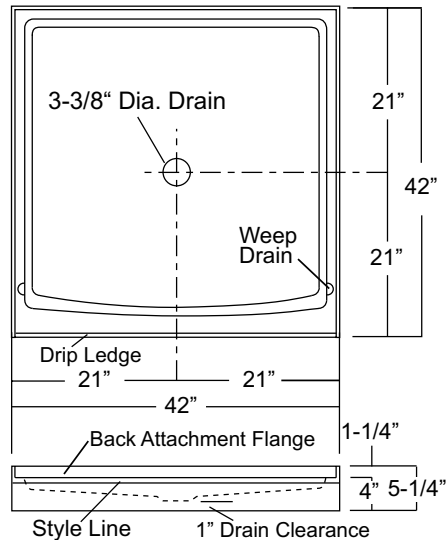

42-INCH CENTER DRAIN SHOWER BASE

Oasis

SB-4242

Home Innovation
LAB CERTIFIED™

Rough-In Dim.: 42" wide x 42" deep x 5-1/4" high

Finished Dim.: 42" wide x 42" deep x 4" high

Unit Features

- Sanitary Grade Polyester Gelcoat Surface
- 3-3/8" Center Drain
- Integral Tile Flange
- Balsa Wood Core Floor Structure
- Textured Floor Pattern

Special Notes

- Individually Packaged In Cartons

Unit Order Numbers

Gelcoat: SB-4242

NOTE: Critical enclosure dimensions should be taken directly from the installed shower base with finished wall surround.

Photographic images may include optional components and appear different than actual product.
Dimensions shown are maximum. Due to the nature of the materials involved, actual unit dimensions can vary (tolerances: +/-1/8 inch)
Oasis reserves the right to modify or discontinue product and/or associated equipment without prior written or verbal notification or obligation.