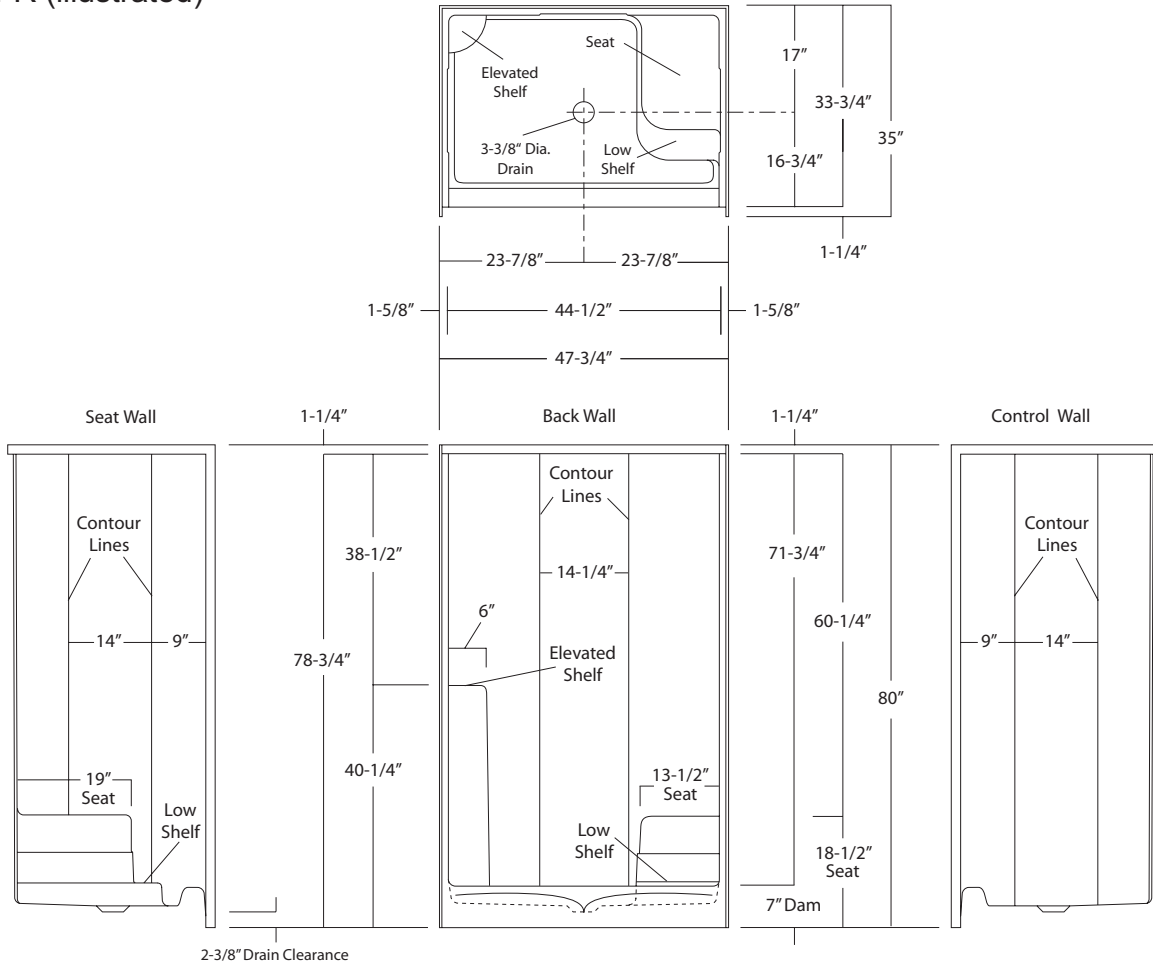

SHOWER STALL

Oasis

47-3/4 INCH MODEL

SH-MS-4 R (Right Seat)

47-3/4 INCH MODEL

SH-MS-4 L (Left Seat)

Rough-In Dimensions

47-3/4" wide x 35" deep x 80" high

Finished Dimensions

47-3/4" wide x 33-3/4" deep x 78-3/4" high

Unit Features

- One - Piece Fiberglass Composite Construction
- Sanitary Grade Polyester Gelcoat Surface
- 3-3/8" Dia. Center Drain (see reverse side for location)
- Elevated Corner Shelf
- Single, Contoured Seat with Lower Level Front Shelf
- Textured Floor Pattern
- Balsa Wood Core Floor Structure

SH-MS-4 R (illustrated)

Shower Module

Order No.: SH-MS-4 R (Right seat)
SH-MS-4 L (Left seat)

47-3/4" x 33-3/4", one-piece gelcoated fiberglass shower stall with a single right or left hand corner seat, 7" dam, wall surround, and center drain.