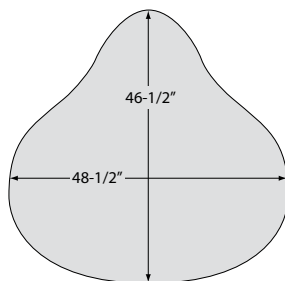

Monterra: CT-440
Sump Dimen: 21" deep