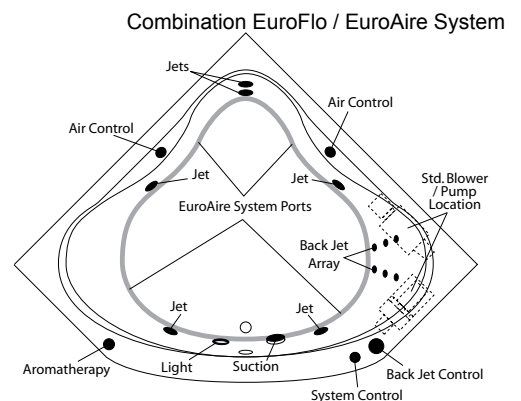

- Options:
- In-Line Heater (1*) (order: ILH)
 - Ozone Generator (1*) (order: OZG)
 - Manual Pillow Neck Jet (1*) (order: PNJ)
(white cover std., black cover on dark units)
 - Electronic Back-Jet (1*, 2*, 4*) (order: BJA-ES)
 - Trim Upgrade (1*)
 - Brushed (satin) Nickel (order: 6J-SNK)
 - Polished Brass (order: 6J-PBR)
 - Alternate Pump/Blower Location (1*) (order: MP/B)

Order Number / Description

AR3; *EuroAire System* (3*) includes: (48) Perimeter air ports, electronic system control, and 600-watt blower with ceramic heater.

6J-AR3: *EuroFlo & EuroAire System* (3*) on a single unit with an enhanced electronic control.

- Notes:
- (1*) Factory installed options
 - (2*) Includes system control upgrade
 - (3*) Available on acrylic models only
 - (4*) Upgrade from manual back-jet array

Monterra: CT-440
Sump Dimen: 21" deep