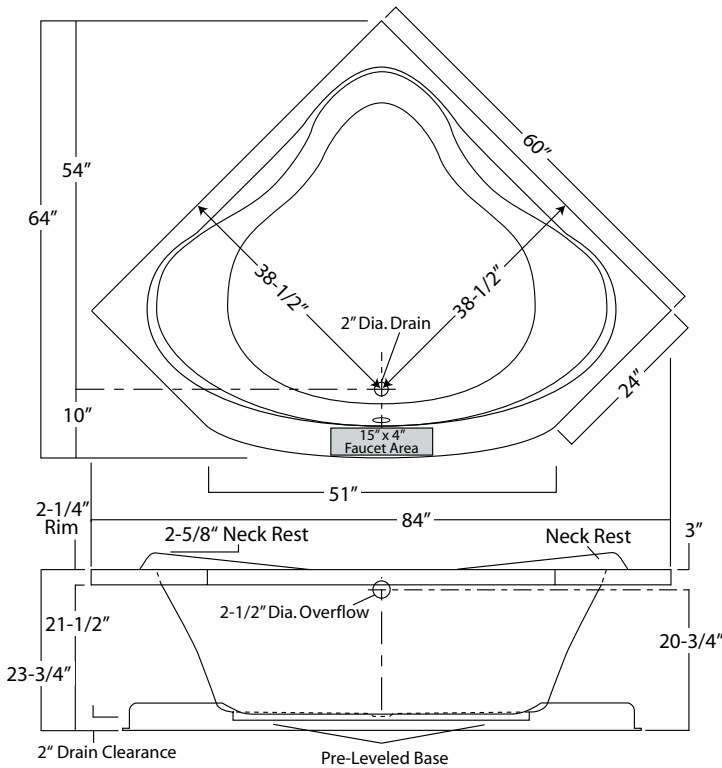

Order Number / Description

6J: *EuroFlo System* includes: 6-Adjustable jets, 6-jet Back Jet Array w/ manual control, Aromatherapy diffuser, Chromotherapy light, low water sensor, twin air controls, electronic system control w/ timer, and 11.0 amp pump/motor.

1. Options:
2. In-Line Heater (1*) (order: ILH)
   - Ozone Generator (1*) (order: OZG)
   - Manual Pillow Neck Jet (1*) (order: PNJ)
     (white cover std., black cover on dark units)
   - Electronic Back-Jet (1*, 2*, 4*) (order: BJA-ES)
   - Trim Upgrade (1*)
     - Brushed (satin) Nickel (order: 6J-SNK)
     - Polished Brass (order: 6J-PBR)
   - Alternate Pump/Blower Location (1*) (order: MP/B)

Order Number / Description

AR3; *EuroAire System* (3*) includes: (48) Perimeter air ports, electronic system control, and 600-watt blower with ceramic heater.

6J-AR3: *EuroFlo & EuroAire System* (3*) on a single unit with an enhanced electronic control.

1. Notes:
2. (1*) Factory installed options
   - (2*) Includes system control upgrade
   - (3*) Available on acrylic models only
   - (4*) Upgrade from manual back-jet array