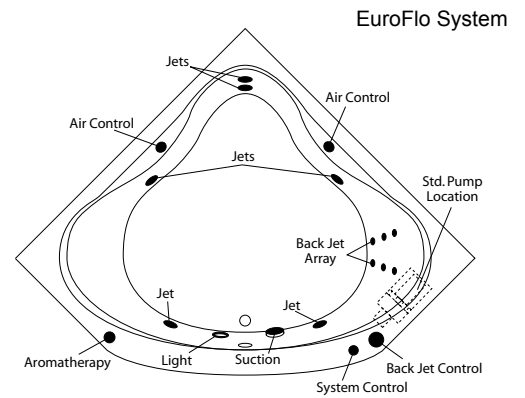

- Options:
- In-Line Heater (1*) (order: ILH)
 - Ozone Generator (1*) (order: OZG)
 - Manual Pillow Neck Jet (1*) (order: PNJ)
(white cover std., black cover on dark units)
 - Electronic Back-Jet (1*, 2*, 4*) (order: BJA-ES)
 - Trim Upgrade (1*)
 - Brushed (satin) Nickel (order: 6J-SNK)
 - Polished Brass (order: 6J-PBR)
 - Alternate Pump/Blower Location (1*) (order: MP/B)

Order Number / Description

AR3; *EuroAire System* (3*) includes: (48) Perimeter air ports, electronic system control, and 600-watt blower with ceramic heater.

6J-AR3: *EuroFlo & EuroAire System* (3*) on a single unit with an enhanced electronic control.

- Notes:
- (1*) Factory installed options
 - (2*) Includes system control upgrade
 - (3*) Available on acrylic models only
 - (4*) Upgrade from manual back-jet array

Monterra: CT-440
Sump Dimen: 21" deep