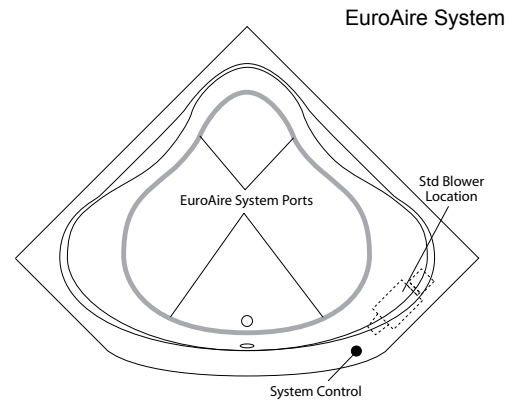

- Options:
- In-Line Heater (1*) (order: ILH)
 - Ozone Generator (1*) (order: OZG)
 - Manual Pillow Neck Jet (1*) (order: PNJ)
(white cover std., black cover on dark units)
 - Electronic Back-Jet (1*, 2*, 4*) (order: BJA-ES)
 - Trim Upgrade (1*)
 - Brushed (satin) Nickel (order: 6J-SNK)
 - Polished Brass (order: 6J-PBR)
 - Alternate Pump/Blower Location (1*) (order: MP/B)

Order Number / Description

AR3; *EuroAire System* (3*) includes: (48) Perimeter air ports, electronic system control, and 600-watt blower with ceramic heater.

6J-AR3: *EuroFlo & EuroAire System* (3*) on a single unit with an enhanced electronic control.

- Notes:
- (1*) Factory installed options
 - (2*) Includes system control upgrade
 - (3*) Available on acrylic models only
 - (4*) Upgrade from manual back-jet array

Monterra: CT-440
Sump Dimen: 21" deep