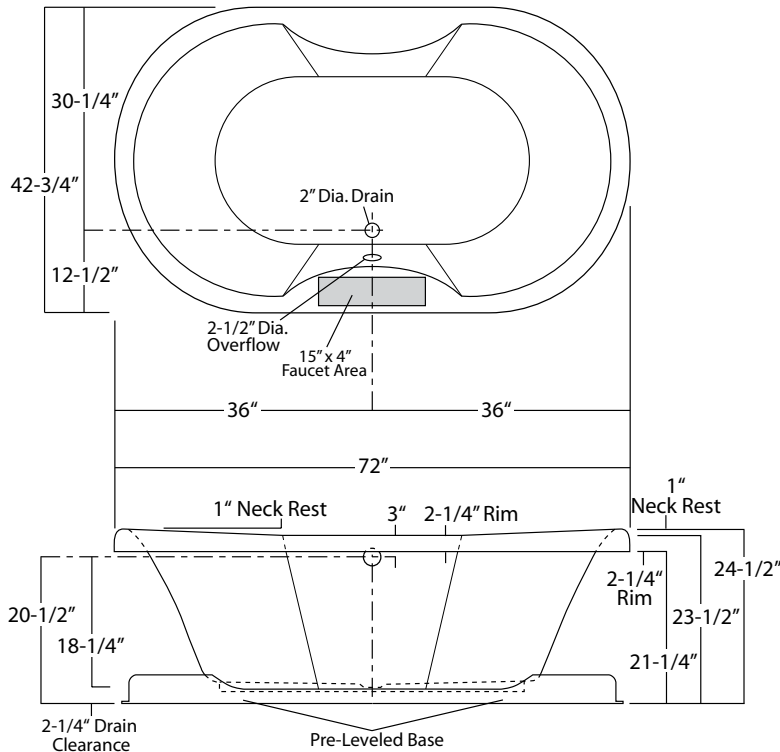

### Vitoria (Self-Rimming)

Unit Dimensions

72" wide x 42-3/4" deep x 23-1/2" high (24-1/2" w. neck rest)

#### System Trim

Standard 6J Trim (order code): White trim on White unit (WHT) - Bone trim on Bone unit (BON) - Biscuit trim on Biscuit unit (BST) - Chrome trim (CHR)

Notes: (1\*) Factory installed options  
 (2\*) Includes system control upgrade  
 (3\*) Available on acrylic models only  
 (4\*) Upgrade from manual back-jet array

Vitoria: HG-880  
 Sump Dimen: 50" long x 28" wide x 20-5/8" deep