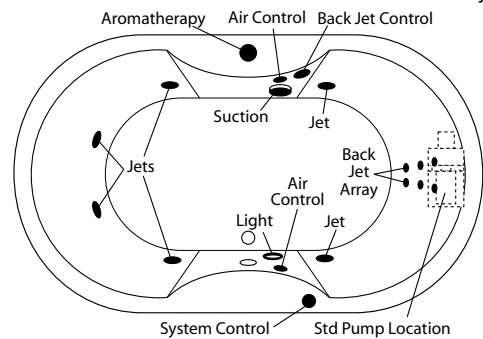

Vitoria: HG-880
Sump Dimen: 50" long x 28" wide x 20-5/8" deep

EuroFlo System