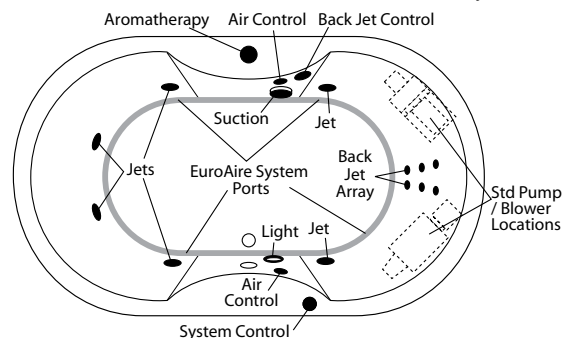

### Order Number / Description

6J: *EuroFlo System* includes: 6-Adjustable jets, 6-jet Back Jet Array w/ manual control, Aromatherapy diffuser, Chromotherapy light, low water sensor, twin air controls, electronic system control w/ timer, and 11.0 amp pump/motor.

### Order Number / Description

AR3: *EuroAire System* (3\*) includes: (59) Perimeter air ports, electronic system control, and 600-watt blower with ceramic heater.

6J-AR3: *EuroFlo & EuroAire System* (3\*) on a single unit with an enhanced electronic control.

Notes: (1\*) Factory installed options  
 (2\*) Includes system control upgrade  
 (3\*) Available on acrylic models only  
 (4\*) Upgrade from manual back-jet array

Vitoria: HG-880  
 Sump Dimen: 50" long x 28" wide x 20-5/8" deep

**EuroFlo System**

**EuroAire System**

**Combination EuroFlo / EuroAire System**

Photographic images may include optional components and appear different than actual product. Dimensions shown are maximum. Due to the nature of the materials involved, actual unit dimensions can vary (tolerances: +0 / -3/8 inch). Oasis reserves the right to modify or discontinue product and/or associated equipment without prior written or verbal notification or obligation.