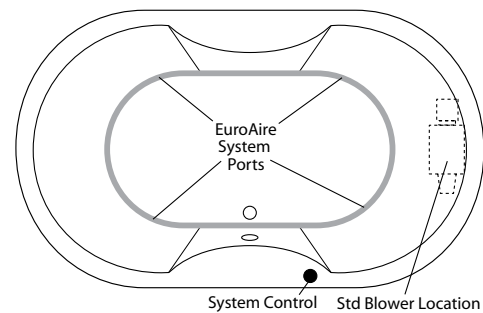

### Order Number / Description

AR3: *EuroAire System* (3\*) includes: (59) Perimeter air ports, electronic system control, and 600-watt blower with ceramic heater.

6J-AR3: *EuroFlo & EuroAire System* (3\*) on a single unit with an enhanced electronic control.

Notes: (1\*) Factory installed options  
 (2\*) Includes system control upgrade  
 (3\*) Available on acrylic models only  
 (4\*) Upgrade from manual back-jet array

Vitoria: HG-880  
 Sump Dimen: 50" long x 28" wide x 20-5/8" deep

**EuroFlo System**

**EuroAire System**

**Combination EuroFlo / EuroAire System**

Photographic images may include optional components and appear different than actual product. Dimensions shown are maximum. Due to the nature of the materials involved, actual unit dimensions can vary (tolerances: +0 / -3/8 inch). Oasis reserves the right to modify or discontinue product and/or associated equipment without prior written or verbal notification or obligation.