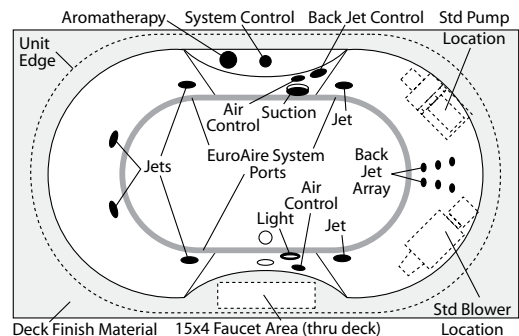

Options: In-Line Heater (1*) (order: ILH)
 Ozone Generator (1*) (order: OZG)
 Electronic Back-Jet (1*, 2*, 4*) (order: BJA-ES)
 Trim Upgrade (1*)
 Brushed (satin) Nickel (order: 6J-SNK)
 Polished Brass (order: 6J-PBR)
 Alternate Pump/Blower Location (1*) (order: MP/B)

Order Number / Description

AR3: *EuroAire System* (3*) includes: (59) Perimeter air ports, electronic system control, and 600-watt blower with ceramic heater.

6J-AR3: *EuroFlo & EuroAire System* (3*) on a single unit with an enhanced electronic control.

Notes: (1*) Factory installed options
 (2*) Includes system control upgrade
 (3*) Available on acrylic models only
 (4*) Upgrade from manual back-jet array

EuroFlo System

EuroAire System

Combination EuroFlo / EuroAire System

Cambridge: HG-520
 Sump Dimen: 50" long x 28" wide x 20-5/8" deep

Photographic images may include optional components and appear different than actual product. Dimensions shown are maximum. Due to the nature of the materials involved, actual unit dimensions can vary (tolerances: +0 / -3/8 inch). Oasis reserves the right to modify or discontinue product and/or associated equipment without prior written or verbal notification or obligation.