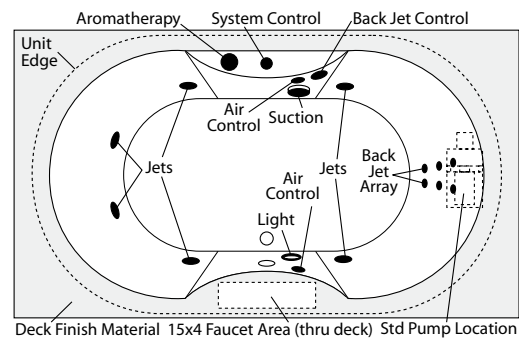

Options: In-Line Heater (1*) (order: ILH)
 Ozone Generator (1*) (order: OZG)
 Electronic Back-Jet (1*, 2*, 4*) (order: BJA-ES)
 Trim Upgrade (1*)
 Brushed (satin) Nickel (order: 6J-SNK)
 Polished Brass (order: 6J-PBR)
 Alternate Pump/Blower Location (1*) (order: MP/B)

Order Number / Description

AR3: *EuroAire System* (3*) includes: (59) Perimeter air ports, electronic system control, and 600-watt blower with ceramic heater.

6J-AR3: *EuroFlo & EuroAire System* (3*) on a single unit with an enhanced electronic control.

Notes: (1*) Factory installed options
 (2*) Includes system control upgrade
 (3*) Available on acrylic models only
 (4*) Upgrade from manual back-jet array

EuroFlo System

EuroAire System

Combination EuroFlo / EuroAire System

Cambridge: HG-520
 Sump Dimen: 50" long x 28" wide x 20-5/8" deep

Photographic images may include optional components and appear different than actual product. Dimensions shown are maximum. Due to the nature of the materials involved, actual unit dimensions can vary (tolerances: +0 / -3/8 inch). Oasis reserves the right to modify or discontinue product and/or associated equipment without prior written or verbal notification or obligation.