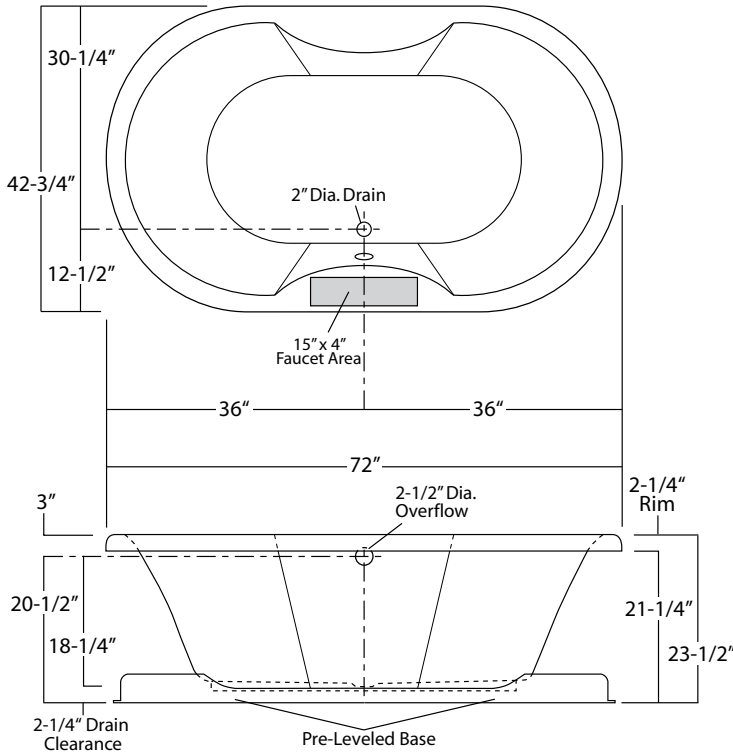

Order Number / Description

6J: *EuroFlo System* includes: 6-Adjustable jets, 6-jet Back Jet Array w/ manual control, Aromatherapy diffuser, Chromotherapy light, low water sensor, twin air controls, electronic system control w/ timer, and 11.0 amp pump/motor.

Options: In-Line Heater (1*) (order: ILH)
Ozone Generator (1*) (order: OZG)
Electronic Back-Jet (1*, 2*, 4*) (order: BJA-ES)
Trim Upgrade (1*)
    Brushed (satin) Nickel (order: 6J-SNK)
    Polished Brass (order: 6J-PBR)
Alternate Pump/Blower Location (1*) (order: MP/B)

Order Number / Description

AR3: *EuroAire System* (3*) includes: (59) Perimeter air ports, electronic system control, and 600-watt blower with ceramic heater.

6J-AR3: *EuroFlo & EuroAire System* (3*) on a single unit with an enhanced electronic control.

Notes: (1*) Factory installed options
(2*) Includes system control upgrade
(3*) Available on acrylic models only
(4*) Upgrade from manual back-jet array