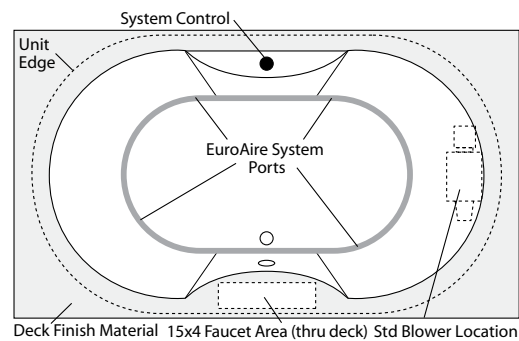

EuroAire System

Combination EuroFlo / EuroAire System