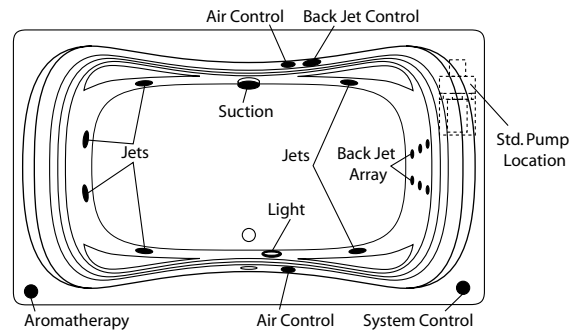

- Options:
- In-Line Heater (1*) (order: ILH)
 - Ozone Generator (1*) (order: OZG)
 - Manual Pillow Neck Jet (1*) (order: PNJ)
(white cover std., black cover on dark units)
 - Electronic Back-Jet (1*, 2*, 4*) (order: BJA-ES)
 - Trim Upgrade (1*)
 - Brushed (satin) Nickel (order: 6J-SNK)
 - Polished Brass (order: 6J-PBR)
 - Alternate Pump/Blower Location (1*) (order: MP/B)

Order Number / Description

AR3 *EuroAire System* (3*) includes: (46) Perimeter air ports, electronic system control, and 600-watt blower with ceramic heater.

6J-AR3 *EuroFlo & EuroAire System* (3*) on a single unit with an enhanced electronic control.

- Notes
- (1*) Factory installed options
 - (2*) Includes system control upgrade
 - (3*) Available on acrylic models only
 - (4*) Upgrade from manual back-jet array

EuroFlo System

EuroAire System

Combination EuroFlo / EuroAire System

Vincennes 2: HG-490
Sump Dimen: 57-1/2" long x 30" wide x 20-1/2" deep

Photographic images may include optional components and appear different than actual product. Dimensions shown are maximum. Due to the nature of the materials involved, actual unit dimensions can vary (tolerances: +0 / -3/8 inch). Oasis reserves the right to modify or discontinue product and/or associated equipment without prior written or verbal notification or obligation.