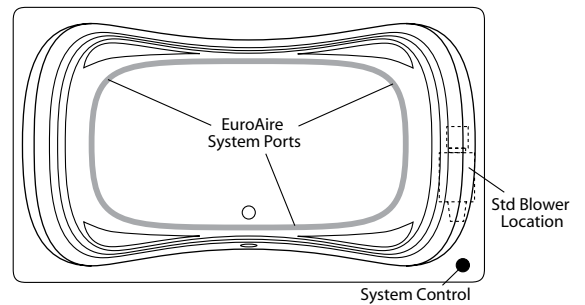

EuroAire System

Combination EuroFlo / EuroAire System