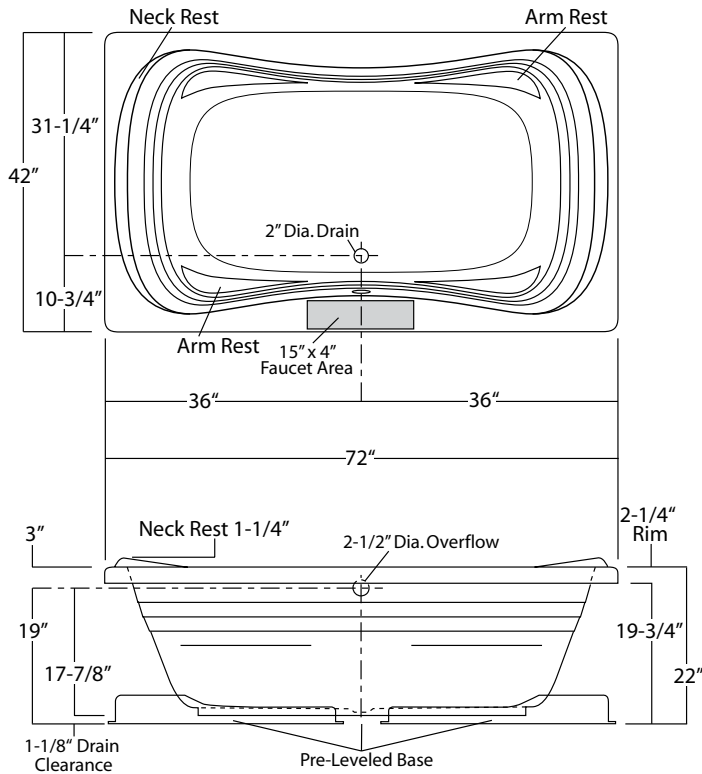

Order Number / Description

6J *EuroFlo System* includes: 6-Adjustable jets, 6-jet Back Jet Array w/ manual control, Aromatherapy diffuser, Chromotherapy light, low water sensor, twin air controls, electronic system control w/ timer, and 11.0 amp pump/motor.

1. Options:
2. In-Line Heater (1*) (order: ILH)
   - Ozone Generator (1*) (order: OZG)
   - Manual Pillow Neck Jet (1*) (order: PNJ)
     (white cover std., black cover on dark units)
   - Electronic Back-Jet (1*, 2*, 4*) (order: BJA-ES)
   - Trim Upgrade (1*)
     - Brushed (satin) Nickel (order: 6J-SNK)
     - Polished Brass (order: 6J-PBR)
   - Alternate Pump/Blower Location (1*) (order: MP/B)

Order Number / Description

AR3 *EuroAire System* (3*) includes: (46) Perimeter air ports, electronic system control, and 600-watt blower with ceramic heater.

6J-AR3 *EuroFlo & EuroAire System* (3*) on a single unit with an enhanced electronic control.

1. Notes
2. (1*) Factory installed options
   - (2*) Includes system control upgrade
   - (3*) Available on acrylic models only
   - (4*) Upgrade from manual back-jet array