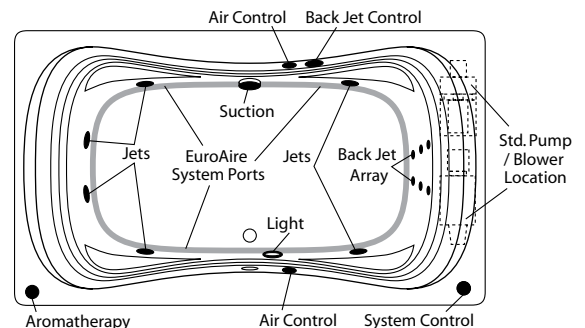

Order Number / Description

AR3 *EuroAire System* (3*) includes: (46) Perimeter air ports, electronic system control, and 600-watt blower with ceramic heater.

6J-AR3 *EuroFlo & EuroAire System* (3*) on a single unit with an enhanced electronic control.

- Notes
- (1*) Factory installed options
 - (2*) Includes system control upgrade
 - (3*) Available on acrylic models only
 - (4*) Upgrade from manual back-jet array

EuroFlo System

EuroAire System

Combination EuroFlo / EuroAire System

Vincennes 2: HG-490
Sump Dimen: 57-1/2" long x 30" wide x 20-1/2" deep

Photographic images may include optional components and appear different than actual product. Dimensions shown are maximum. Due to the nature of the materials involved, actual unit dimensions can vary (tolerances: +0 / -3/8 inch). Oasis reserves the right to modify or discontinue product and/or associated equipment without prior written or verbal notification or obligation.